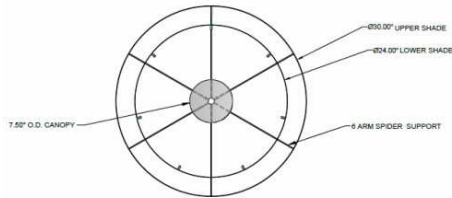

SPECIFICATIONS

PD-6667-115-05-341SN	Pendant
Model Number	Type
Loft	
Name	Project
	QTY

Describe Special Modifications

Warranty: 1-Year Limited Warranty,
Complete warranty terms located at: www.litetopslampshades.com

CATALOG NUMBER Example: PD-6667-115-05-341SN-LEDMOD2700K-120V						
Hardware Style Code	Fabric/Material/Color Options	Series Code	Finish Options	Lamping	Voltage	Other Size Options
PD-6667	115-01 White Linen 115-05 Off White Linen 115-62 Black Linen 115-73 Gray Butcher Linen 115-96 Red Linen 124-70 Teal Pongee Silk 136-50 Platinum Silkscreen 142-01 Global White 143-26 Geneva Linen Ash 145-01 White Aberdeen 145-09 Cream Aberdeen 174-21 Tan Silk Shantung 174-25 Chocolate Silk Shantung More options at www.litetopslampshades.com	341	APW - Aged Pewter GWH - Gloss White MBK - Matte Black OB - Oil Rubbed Bronze SN - Satin Nickel	E26X3 - 3 Medium Based GU24X3 - 3 GU24 CFL LEDMOD2700K - LED Module, 2700K, 2600 LM Per Board LEDMOD3000K - LED Module, 3000K, 2680 LM Per Board LEDMOD3500K - LED Module, 3500K, 2720 LM Per Board LEDMOD4000K - LED Module, 4000K, 2820 LM Per Board	120V 120V 277V 277V