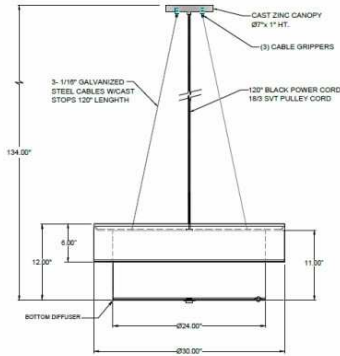

1233 W St. Georges Ave., Linden, NJ 07036 * 908-925-7500* 908-925-9240

SPECIFICATIONS

PD-6667-115-05-341SN	Pendant
Model Number	Type
Loft	
Name	Project
	QTY

Describe Special Modifications

Warranty: 1-Year Limited Warranty,
Complete warranty terms located at: www.litetopslampshades.com

CATALOG NUMBER Example: PD-6667-115-05-341SN-LEDMOD2700K-120V						
Hardware Style Code	Fabric/Material/Color Options	Series Code	Finish Options	Lamping	Voltage	Other Size Options
PD-6667	115-01 White Linen 115-05 Off White Linen 115-62 Black Linen 115-73 Gray Butcher Linen 115-96 Red Linen 124-70 Teal Pongee Silk 136-50 Platinum Silkscreen 142-01 Global White 143-26 Geneva Linen Ash 145-01 White Aberdeen 145-09 Cream Aberdeen 174-21 Tan Silk Shantung 174-25 Chocolate Silk Shantung More options at www.litetopslampshades.com	341	APW - Aged Pewter GWH - Gloss White MBK - Matte Black OB - Oil Rubbed Bronze SN - Satin Nickel	E26X3 - 3 Medium Based GU24X3 - 3 GU24 CFL LEDMOD2700K - LED Module, 2700K, 2600 LM Per Board LEDMOD3000K - LED Module, 3000K, 2680 LM Per Board LEDMOD3500K - LED Module, 3500K, 2720 LM Per Board LEDMOD4000K - LED Module, 4000K, 2820 LM Per Board	120V 120V 277V 277V	