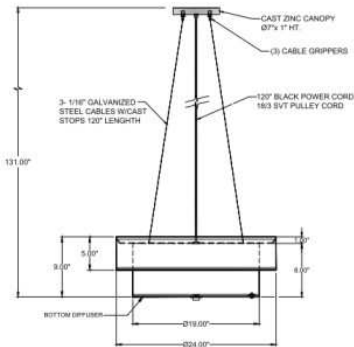

1233 W St. Georges Ave., Linden, NJ 07036 * 908-925-7500* 908-925-9240

SPECIFICATIONS

PD-6667-115-05-340SN	Pendant
Model Number	Type
Loft	
Name	Project
	QTY

Describe Special Modifications

Warranty: 1-Year Limited Warranty,
Complete warranty terms located at: www.litetopslampshades.com

CATALOG NUMBER						
Example: PD-6667-115-05-340SN-LEDMOD2700K-120V						
Hardware Style Code	Fabric/Material/Color Options	Series Code	Finish Options	Lamping	Voltage	Other Size Options
PD-6667	115-01 White Linen 115-05 Off White Linen 115-62 Black Linen 115-73 Gray Butcher Linen 115-96 Red Linen 124-70 Teal Pongee Silk 136-50 Platinum Silkscreen 142-01 Global White 143-26 Geneva Linen Ash 145-01 White Aberdeen 145-09 Cream Aberdeen 174-21 Tan Silk Shantung 174-25 Chocolate Silk Shantung More options at www.litetopslampshades.com	340	APW - Aged Pewter GWH - Gloss White MBK - Matte Black OB - Oil Rubbed Bronze SN - Satin Nickel	E26X3 - 3 Medium Based GU24X3 - 3 GU24 CFL LEDMOD2700K - LED Module, 2700K, 2600 LM Per Board LEDMOD3000K - LED Module, 3000K, 2680 LM Per Board LEDMOD3500K - LED Module, 3500K, 2720 LM Per Board LEDMOD4000K - LED Module, 4000K, 2820 LM Per Board	120V 120V 277V 277V	