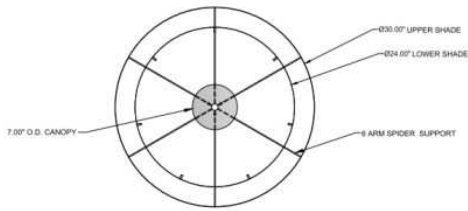

CATALOG NUMBER						
Example: PD-6667-115-05-340SN-LEDMOD2700K-120V						
Hardware Style Code	Fabric/Material/Color Options	Series Code	Finish Options	Lamping	Voltage	Other Size Options
PD-6667	115-01 White Linen 115-05 Off White Linen 115-62 Black Linen 115-73 Gray Butcher Linen 115-96 Red Linen 124-70 Teal Pongee Silk 136-50 Platinum Silkscreen 142-01 Global White 143-26 Geneva Linen Ash 145-01 White Aberdeen 145-09 Cream Aberdeen 174-21 Tan Silk Shantung 174-25 Chocolate Silk Shantung More options at www.litetopslampshades.com	340	APW - Aged Pewter GWH - Gloss White MBK - Matte Black OB - Oil Rubbed Bronze SN - Satin Nickel	E26X3 - 3 Medium Based GU24X3 - 3 GU24 CFL LEDMOD2700K - LED Module, 2700K, 2600 LM Per Board LEDMOD3000K - LED Module, 3000K, 2680 LM Per Board LEDMOD3500K - LED Module, 3500K, 2720 LM Per Board LEDMOD4000K - LED Module, 4000K, 2820 LM Per Board	120V 120V 277V 277V	