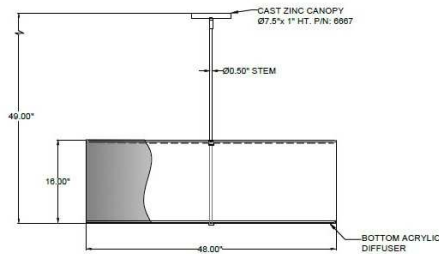

CATALOG NUMBER Example: PD-6667-115-01-48DR-SN-LEDMOD2700K-120V						
Hardware Style Code	Fabric/Material/Color Options	Series Code	Finish Options	Lamping	Voltage	Other Size Options
PD-6667	115-01 White Linen 115-05 Off White Linen 115-62 Black Linen 115-73 Gray Butcher Linen 115-96 Red Linen 124-70 Teal Pongee Silk 136-50 Platinum Silkscreen 142-01 Global White 143-26 Geneva Linen Ash 145-01 White Aberdeen 145-09 Cream Aberdeen 174-21 Tan Silk Shantung 174-25 Chocolate Silk Shantung More options at www.litetopslampshades.com	48DR	APW - Aged Pewter GWH - Gloss White MBK - Matte Black OB - Oil Rubbed Bronze SN - Satin Nickel	E26X5 - 5 Medium Based GU24X5 - 5 GU24 CFL LEDMOD2700K - LED Module, 2700K, 2600 LM Per Board LEDMOD3000K - LED Module, 3000K, 2680 LM Per Board LEDMOD3500K - LED Module, 3500K, 2720 LM Per Board LEDMOD4000K - LED Module, 4000K, 2820 LM Per Board	120V 120V 277V 277V	