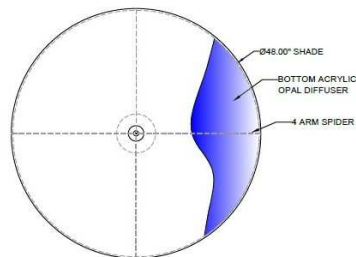

CATALOG NUMBER Example: PD-6667-115-01-48DR-SN-LEDMOD2700K-120V						
Hardware Style Code	Fabric/Material/Color Options	Series Code	Finish Options	Lamping	Voltage	Other Size Options
PD-6667	115-01 White Linen 115-05 Off White Linen 115-62 Black Linen 115-73 Gray Butcher Linen 115-96 Red Linen 124-70 Teal Pongee Silk 136-50 Platinum Silkscreen 142-01 Global White 143-26 Geneva Linen Ash 145-01 White Aberdeen 145-09 Cream Aberdeen 174-21 Tan Silk Shantung 174-25 Chocolate Silk Shantung More options at www.litetopslampshades.com	48DR	APW - Aged Pewter GWH - Gloss White MBK - Matte Black OB - Oil Rubbed Bronze SN - Satin Nickel	E26X5 - 5 Medium Based GU24X5 - 5 GU24 CFL LEDMOD2700K - LED Module, 2700K, 2600 LM Per Board LEDMOD3000K - LED Module, 3000K, 2680 LM Per Board LEDMOD3500K - LED Module, 3500K, 2720 LM Per Board LEDMOD4000K - LED Module, 4000K, 2820 LM Per Board	120V 120V 277V 277V	