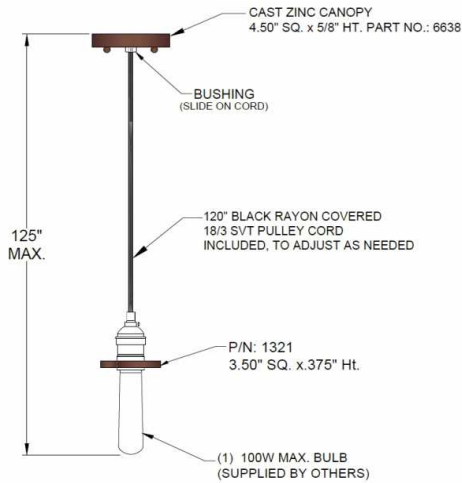

1233 W St. Georges Ave., Linden, NJ 07036 \* 908-925-7500\* 908-925-9240

**SPECIFICATIONS**

<b>PD-6638-1321-MBK</b>	<b>Pendant</b>
Model Number	Type
<b>Nexus</b>	
Name	Project
	QTY

**Describe Special Modifications**

**Warranty:** 1-Year Limited Warranty,  
Complete warranty terms located at: [www.litetopslampshades.com](http://www.litetopslampshades.com)

CATALOG NUMBER Example: PD-6638-1321-MBK-LEDMOD2700K-120V						
Hardware Style Code	Fabric/Material/Color Options	Series Code	Finish Options	Lamping	Voltage	Other Size Options
PD-6638		1321	<b>APW</b> - Aged Pewter <b>GWH</b> - Gloss White <b>MBK</b> - Matte Black <b>OB</b> - Oil Rubbed Bronze <b>SN</b> - Satin Nickel	<b>E26X1</b> - 1 Medium Based <b>GU24X1</b> - 1 GU24 CFL	<b>120V</b> 120V <b>277V</b> 277V	