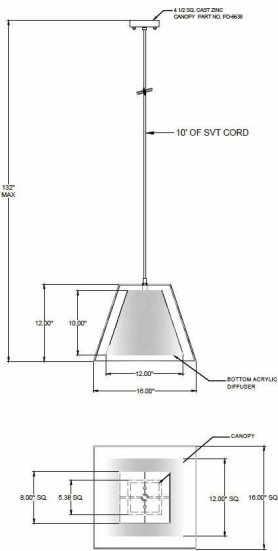

1233 W St. Georges Ave., Linden, NJ 07036 * 908-925-7500* 908-925-9240

SPECIFICATIONS

PD-6638-124-70-730-OB	Pendant
Model Number	Type
Outline	
Name	Project
	QTY

Describe Special Modifications

Warranty: 1-Year Limited Warranty.
Complete warranty terms located at: www.litetopslampshades.com

CATALOG NUMBER
Example: PD-6638-124-70-730-OB-LEDMOD2700K-120V

Hardware Style Code	Fabric/Material/Color Options	Series Code	Finish Options	Lamping	Voltage	Other Size Options
PD-6638	115-01 White Linen 115-05 Off White Linen 115-62 Black Linen 115-73 Gray Butcher Linen 115-96 Red Linen 124-70 Teal Pongee Silk 136-50 Platinum Silkscreen 142-01 Global White 143-26 Geneva Linen Ash 145-01 White Aberdeen 145-09 Cream Aberdeen 174-21 Tan Silk Shantung 174-25 Chocolate Silk Shantung More options at www.litetopslampshades.com	730	APW - Aged Pewter GWH - Gloss White MBK - Matte Black OB - Oil Rubbed Bronze SN - Satin Nickel	E26X1 - 1 Medium Based GU24X1 - 1 GU24 CFL LEDMOD2700K - LED Module, 2700K, 2600 LM Per Board LEDMOD3000K - LED Module, 3000K, 2680 LM Per Board LEDMOD3500K - LED Module, 3500K, 2720 LM Per Board LEDMOD4000K - LED Module, 4000K, 2820 LM Per Board (Accepts 1 Board)	120V 120V 277V 277V	