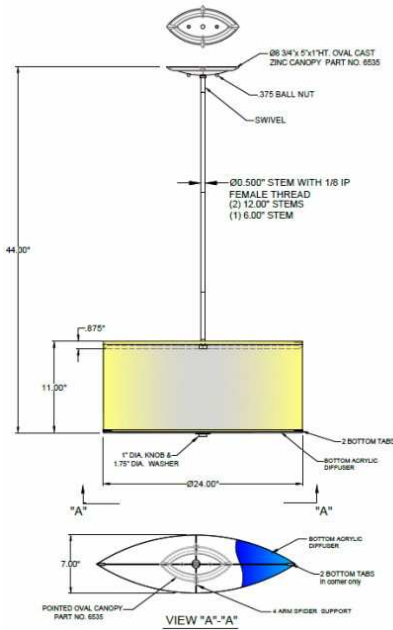

1233 W St. Georges Ave., Linden, NJ 07036 * 908-925-7500* 908-925-9240

SPECIFICATIONS

PD-6536-132-57-291OB	Pendant
Model Number	Type
Pointed Oval	
Name	Project
	QTY

Describe Special Modifications

Warranty: 1-Year Limited Warranty,
Complete warranty terms located at: www.litetopslampshades.com

CATALOG NUMBER Example: PD-6536-132-57-291OB-LEDMOD2700K-120V						
Hardware Style Code	Fabric/Material/Color Options	Series Code	Finish Options	Lamping	Voltage	Other Size Options
PD-6536	115-01 White Linen 115-05 Off White Linen 115-62 Black Linen 115-73 Gray Butcher Linen 115-96 Red Linen 124-70 Teal Pongee Silk 136-50 Platinum Silkscreen 142-01 Global White 143-26 Geneva Linen Ash 145-01 White Aberdeen 145-09 Cream Aberdeen 174-21 Tan Silk Shantung 174-25 Chocolate Silk Shantung More options at www.litetopslampshades.com	291	APW - Aged Pewter GWH- Gloss White MBK - Matte Black OB- Oil Rubbed Bronze SN - Satin Nickel	E26X4 - 4 Medium Based GU24X4 - 4 GU24 CFL LEDMOD2700K - LED Module, 2700K, 2600 LM Per Board LEDMOD3000K - LED Module, 3000K, 2680 LM Per Board LEDMOD3500K - LED Module, 3500K, 2720 LM Per Board LEDMOD4000K - LED Module, 4000K, 2820 LM Per Board	120V 120V 277V 277V	