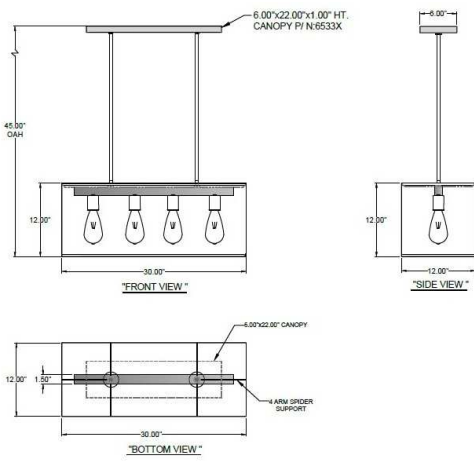

1233 W St. Georges Ave., Linden, NJ 07036 * 908-925-7500* 908-925-9240

SPECIFICATIONS

PD-6533X-4LTX30-781OB	Pendant
Model Number	Type
Structure	
Name	Project
	QTY

Describe Special Modifications

Warranty: 1-Year Limited Warranty,
Complete warranty terms located at: www.litetopslampshades.com

CATALOG NUMBER Example:PD-6533X-4LTX30-781OB-E26X4-120V						
Hardware Style Code	Fabric/Material/Color Options	Series Code	Finish Options	Lamping	Voltage	Other Size Options
PD-6533X	4LTX30 Steel	781	APW - Aged Pewter GWH- Gloss White MBK - Matte Black OB- Oil Rubbed Bronze SN - Satin Nickel	E26X4 - 4 Medium Based GU24X4 - 4 GU24 CFL	120V 120V 277V 277V	