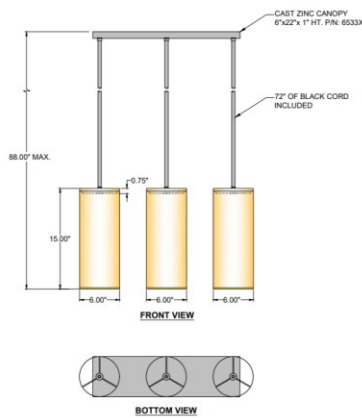

1233 W St. Georges Ave., Linden, NJ 07036 * 908-925-7500* 908-925-9240

SPECIFICATIONS

PD-6533X-160-04-194OB	Pendant
Model Number	Type
Cylinder	
Name	Project
	QTY

Describe Special Modifications

Warranty: 1-Year Limited Warranty.
Complete warranty terms located at: www.litetopslampshades.com

CATALOG NUMBER Example: PD-6533X-160-04-194OB-E26X3-120V						
Hardware Style Code	Fabric/Material/Color Options	Series Code	Finish Options	Lamping	Voltage	Other Size Options
PD-6533X	115-01- White Linen 115-05- Off White Linen 115-62- Black Linen 115-73 Gray Butcher Linen 115-96- Red Linen 124-70- Teal Pongee Silk 136-50- Platinum Silkscreen 142-01- Global White 143-26- Geneva Linen Ash 145-01- White Aberdeen 145-09- Cream Aberdeen 174-21- Tan Silk Shantung 174-25- Chocolate Silk Shantung More options at www.litetopslampshades.com	194	AB - Antique Brass APW - Aged Pewter DW - Distressed White GWH - Gloss White MBK - Matte Black OB - Oxidized Bronze ORB - Oil Rubbed Bronze OCB – Oculux Bronze PHB - Polished Honey Brass PW - Pewter RST - Rust SN - Satin Nickel FWH - Flat White SVPC – Silver Powder Coat More options at www.litetops.com	E26X3 – 3 Medium Based GU24X4 - 4 GU24 CFL LEDMOD2700K - LED Module, 2700K, 2600 LM Per Board LEDMOD3000K - LED Module, 3000K, 2680 LM Per Board LEDMOD3500K - LED Module, 3500K, 2720 LM Per Board LEDMOD4000K - LED Module, 4000K, 2820 LM Per Board (Accepts 3 Boards)	120V 120V 277V 277V	