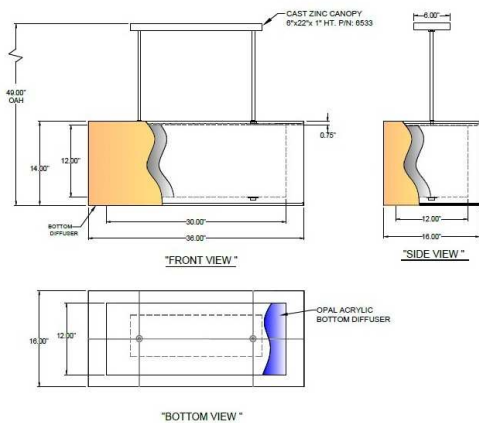

1233 W St. Georges Ave., Linden, NJ 07036 * 908-925-7500* 908-925-9240

SPECIFICATIONS

PD-6533X-151-97-36RECSIL-SN **Pendant**
Model Number Type

Silhouettes
Name Project
QTY

Describe Special Modifications

Warranty: 1-Year Limited Warranty.
Complete warranty terms located at: www.litetopslampshades.com

CATALOG NUMBER Example: PD-6533X-151-97-36RECSIL-SN-LEDMOD2700K-120V						
Hardware Style Code	Fabric/Material/Color Options	Series Code	Finish Options	Lamping	Voltage	Other Size Options
PD-6533X	151-69 - Coco Organza 151-62 - Black Organza 151-56 - Gold Organza 151-97 - Silver Organza Inner Shade 115-01 White Linen	36	APW - Aged Pewter GWH- Gloss White MBK - Matte Black OB- Oil Rubbed Bronze SN - Satin Nickel	E26X4 - 4 Medium Based GU24X4 - 4 GU24 CFL LEDMOD2700K - LED Module, 2700K, 2600 LM Per Board LEDMOD3000K - LED Module, 3000K, 2680 LM Per Board LEDMOD3500K - LED Module, 3500K, 2720 LM Per Board LEDMOD4000K - LED Module, 4000K, 2820 LM Per Board	120V 120V 277V 277V