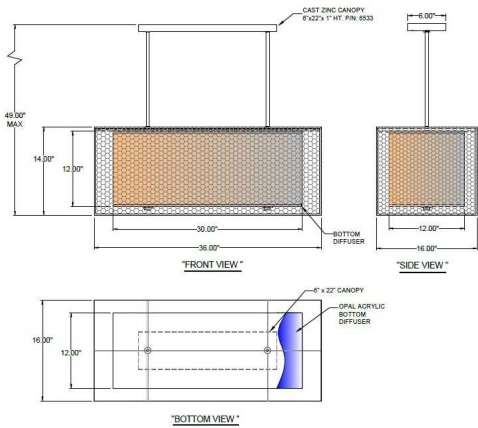

CATALOG NUMBER Example: PD-6533X-115-01-474OB-LEDMOD2700K-120V						
Hardware Style Code	Fabric/Material/Color Options	Series Code	Finish Options	Lamping	Voltage	Other Size Options
PD-6533X	115-01 White Linen 115-05 Off White Linen 115-62 Black Linen 115-73 Gray Butcher Linen 115-96 Red Linen 124-70 Teal Pongee Silk 136-50 Platinum Silkscreen 142-01 Global White 143-26 Geneva Linen Ash 145-01 White Aberdeen 145-09 Cream Aberdeen 174-21 Tan Silk Shantung 174-25 Chocolate Silk Shantung More options at www.litetopslampshades.com	474	APW - Aged Pewter GWH- Gloss White MBK - Matte Black OB- Oil Rubbed Bronze SN - Satin Nickel	E26X4 - 4 Medium Based GU24X4 - 4 GU24 CFL LEDMOD2700K - LED Module, 2700K, 2600 LM Per Board LEDMOD3000K - LED Module, 3000K, 2680 LM Per Board LEDMOD3500K - LED Module, 3500K, 2720 LM Per Board LEDMOD4000K - LED Module, 4000K, 2820 LM Per Board	120V 120V 277V 277V	