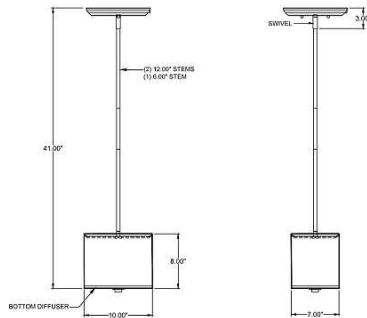

1233 W St. Georges Ave., Linden, NJ 07036 * 908-925-7500* 908-925-9240

SPECIFICATIONS

PD-6531-143-26-131SN	Pendant
Model Number	Type
Rectangle	
Name	Project
	QTY

Describe Special Modifications

Warranty: 1-Year Limited Warranty.
Complete warranty terms located at: www.litetopslampshades.com

CATALOG NUMBER
Example: PD-6531-143-26-131SN-LEDMOD2700K-120V

Hardware Style Code	Fabric/Material/Color Options	Series Code	Finish Options	Lamping	Voltage	Other Size Options
PD-6531	115-01 White Linen 115-05 Off White Linen 115-62 Black Linen 115-73 Gray Butcher Linen 115-96 Red Linen 124-70 Teal Pongee Silk 136-50 Platinum Silkscreen 142-01 Global White 143-26 Geneva Linen Ash 145-01 White Aberdeen 145-09 Cream Aberdeen 174-21 Tan Silk Shantung 174-25 Chocolate Silk Shantung More options at www.litetopslampshades.com	131	APW - Aged Pewter GWH - Gloss White MBK - Matte Black OB - Oil Rubbed Bronze SN - Satin Nickel	E26X1 - 1 Medium Based GU24X1 - 1 GU24 CFL LEDMOD2700K - LED Module, 2700K, 2600 LM Per Board LEDMOD3000K - LED Module, 3000K, 2680 LM Per Board LEDMOD3500K - LED Module, 3500K, 2720 LM Per Board LEDMOD4000K - LED Module, 4000K, 2820 LM Per Board (Accepts 1 Board)	120V 120V 277V 277V	