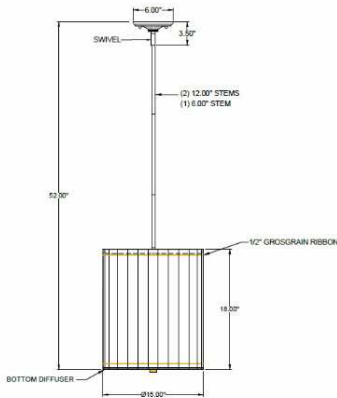

1233 W St. Georges Ave., Linden, NJ 07036 * 908-925-7500* 908-925-9240

SPECIFICATIONS

PD-6413-115-09-152OB	Pendant
Model Number	Type
Fluted	
Name	Project
	QTY

Describe Special Modifications

Warranty: 1-Year Limited Warranty,
Complete warranty terms located at: www.litetopslampshades.com

CATALOG NUMBER Example: PD-6413-115-09-152OB-LEDMOD2700K-120V						
Hardware Style Code	Fabric/Material/Color Options	Series Code	Finish Options	Lamping	Voltage	Other Size Options
PD-6413	115-01 White Linen 115-05 Off White Linen 115-62 Black Linen 115-73 Gray Butcher Linen 115-96 Red Linen 124-70 Teal Pongee Silk 136-50 Platinum Silkscreen 142-01 Global White 143-26 Geneva Linen Ash 145-01 White Aberdeen 145-09 Cream Aberdeen 174-21 Tan Silk Shantung 174-25 Chocolate Silk Shantung More options at www.litetopslampshades.com	152	APW - Aged Pewter GWH- Gloss White MBK - Matte Black OB- Oil Rubbed Bronze SN - Satin Nickel	E26X3 - 3 Medium Based GU24X3 - 3 GU24 CFL LEDMOD2700K - LED Module, 2700K, 2600 LM Per Board LEDMOD3000K - LED Module, 3000K, 2680 LM Per Board LEDMOD3500K - LED Module, 3500K, 2720 LM Per Board LEDMOD4000K - LED Module, 4000K, 2820 LM Per Board	120V 120V 277V 277V