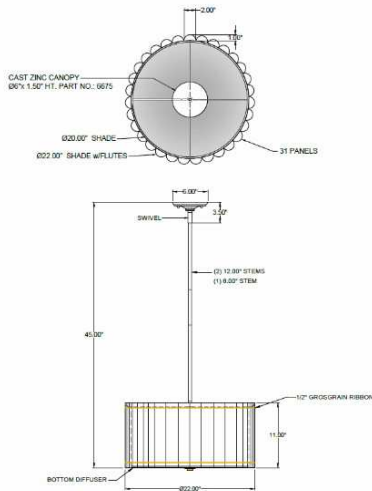

1233 W St. Georges Ave., Linden, NJ 07036 * 908-925-7500* 908-925-9240

SPECIFICATIONS

PD-6413-115-09-150OB	Pendant
Model Number	Type
Fluted	
Name	Project
	QTY

Describe Special Modifications

Warranty: 1-Year Limited Warranty,
Complete warranty terms located at: www.litetopslampshades.com

CATALOG NUMBER Example: PD-6413-115-09-150OB-LEDMOD2700K-120V						
Hardware Style Code	Fabric/Material/Color Options	Series Code	Finish Options	Lamping	Voltage	Other Size Options
PD-6413	115-01 White Linen 115-05 Off White Linen 115-62 Black Linen 115-73 Gray Butcher Linen 115-96 Red Linen 124-70 Teal Pongee Silk 136-50 Platinum Silkscreen 142-01 Global White 143-26 Geneva Linen Ash 145-01 White Aberdeen 145-09 Cream Aberdeen 174-21 Tan Silk Shantung 174-25 Chocolate Silk Shantung More options at www.litetopslampshades.com	150	APW - Aged Pewter GWH - Gloss White MBK - Matte Black OB - Oil Rubbed Bronze SN - Satin Nickel	E26X3 - 3 Medium Based GU24X3 - 3 GU24 CFL LEDMOD2700K - LED Module, 2700K, 2600 LM Per Board LEDMOD3000K - LED Module, 3000K, 2680 LM Per Board LEDMOD3500K - LED Module, 3500K, 2720 LM Per Board LEDMOD4000K - LED Module, 4000K, 2820 LM Per Board	120V 120V 277V 277V	