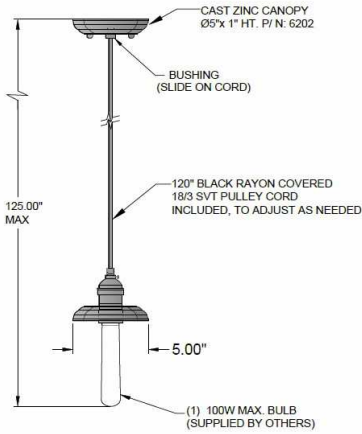

1233 W St. Georges Ave., Linden, NJ 07036 * 908-925-7500* 908-925-9240

SPECIFICATIONS

PD-6202-A015-APW	Pendant
Model Number	Type
Nexus	
Name	Project
	QTY

Describe Special Modifications

Warranty: 1-Year Limited Warranty,
Complete warranty terms located at: www.litetopslampshades.com

CATALOG NUMBER Example: PD-6202-A015-APW-LEDMOD2700K-120V						
Hardware Style Code	Fabric/Material/Color Options	Series Code	Finish Options	Lamping	Voltage	Other Size Options
PD-6202		A015	APW - Aged Pewter GWH - Gloss White MBK - Matte Black OB - Oil Rubbed Bronze SN - Satin Nickel	E26X1 - 1 Medium Based GU24X1 - 1 GU24 CFL	120V 120V 277V 277V	