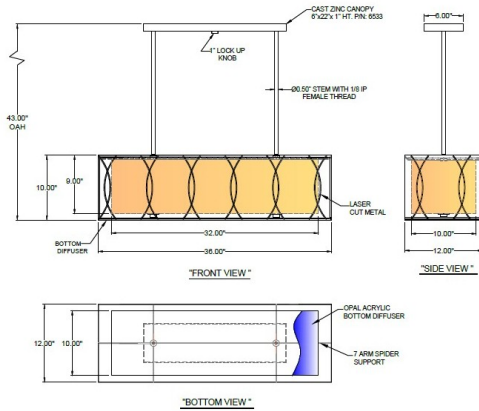

1233 W St. Georges Ave., Linden, NJ 07036 * 908-925-7500* 908-925-9240

SPECIFICATIONS

PD-6533X-115-01-870-OB
Model Number

Pendant
Type

Chain Link Laser Cut Drum
Name

Project

QTY

Describe Special Modifications

Warranty: 1-Year Limited Warranty.
Complete warranty terms located at: www.litetopslampshades.com

CATALOG NUMBER						
Example: PD-6533X-115-01-870-OB -LEDMOD2700K-120V						
Hardware Style Code	Fabric/Material/Color Options	Series Code	Finish Options	Lamping	Voltage	Other Size Options
PD-6533X	<p>Outer LCM - Laser Cut Metal</p> <p>Inner 115-01 White Linen 115-05 Off White Linen 115-62 Black Linen 115-73 Gray Butcher Linen 115-96 Red Linen 124-70 Teal Pongee Silk 142-01 Global White 143-26 Geneva Linen Ash 143-27 Oatmeal Linen 145-01 White Aberdeen 145-09 Cream Aberdeen 174-21 Tan Silk Shantung 174-25 Chocolate Silk Shantung 189-21 Tan Shadow</p> <p>More options at www.litetops.com</p>	870	<p>APW - Aged Pewter DB - Dark Bronze GWH - Gloss White MBK - Matte Black OB - Oil Rubbed Bronze OCB - Oculux Bronze SN - Satin Nickel SVPC - Silver Powder Coat</p>	<p>E26X4 - 4 Medium Based GU24X4 - 4 GU24 CFL LEDMOD2700K - LED Module, 2700K, 2600 LM Per Board LEDMOD3000K - LED Module, 3000K, 2680 LM Per Board LEDMOD3500K - LED Module, 3500K, 2720 LM Per Board LEDMOD4000K - LED Module, 4000K, 2820 LM Per Board (Accepts 3 Board)</p>	<p>120V 120V 277V 277V</p>	