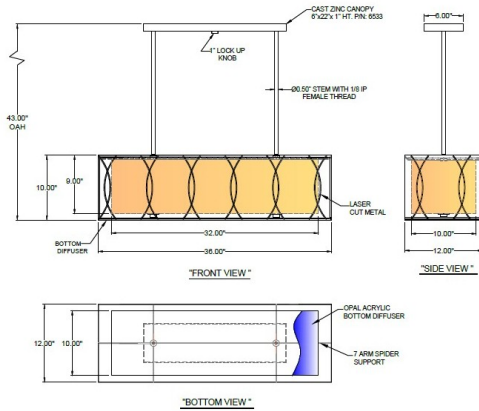

1233 W St. Georges Ave., Linden, NJ 07036 * 908-925-7500* 908-925-9240

SPECIFICATIONS

PD-6533X-115-01-870-OB
Model Number

Pendant
Type

Chain Link Laser Cut Drum
Name

Project

QTY

Describe Special Modifications

Warranty: 1-Year Limited Warranty.
Complete warranty terms located at: www.litetopslampshades.com

CATALOG NUMBER						
Example: PD-6533X-115-01-870-OB -LEDMOD2700K-120V						
Hardware Style Code	Fabric/Material/Color Options	Series Code	Finish Options	Lamping	Voltage	Other Size Options
PD-6533X	Outer LCM - Laser Cut Metal Inner 115-01 White Linen 115-05 Off White Linen 115-62 Black Linen 115-73 Gray Butcher Linen 115-96 Red Linen 124-70 Teal Pongee Silk 142-01 Global White 143-26 Geneva Linen Ash 143-27 Oatmeal Linen 145-01 White Aberdeen 145-09 Cream Aberdeen 174-21 Tan Silk Shantung 174-25 Chocolate Silk Shantung 189-21 Tan Shadow More options at www.litetops.com	870	APW - Aged Pewter DB - Dark Bronze GWH - Gloss White MBK - Matte Black OB - Oil Rubbed Bronze OCB - Oculux Bronze SN - Satin Nickel SVPC - Silver Powder Coat	E26X4 - 4 Medium Based GU24X4 - 4 GU24 CFL LEDMOD2700K - LED Module, 2700K, 2600 LM Per Board LEDMOD3000K - LED Module, 3000K, 2680 LM Per Board LEDMOD3500K - LED Module, 3500K, 2720 LM Per Board LEDMOD4000K - LED Module, 4000K, 2820 LM Per Board (Accepts 3 Board)	120V 120V 277V 277V	