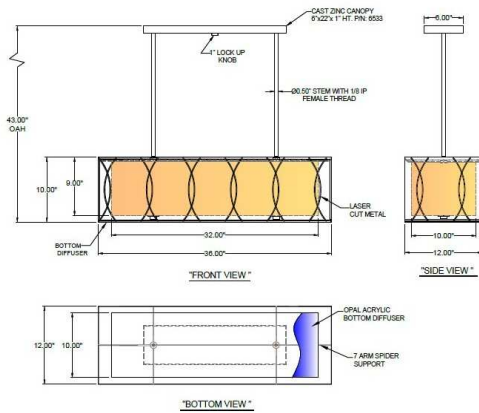

1233 W St. Georges Ave., Linden, NJ 07036 * 908-925-7500* 908-925-9240

SPECIFICATIONS

PD-6533X-115-01-870-OB	Pendant
Model Number	Type
Chain Link Laser Cut Drum	Project
Name	QTY

Describe Special Modifications

Warranty: 1-Year Limited Warranty.
Complete warranty terms located at: www.litetopslampshades.com

CATALOG NUMBER Example: PD-6533X-115-01-870-OB -LEDMOD2700K-120V						
Hardware Style Code	Fabric/Material/Color Options	Series Code	Finish Options	Lamping	Voltage	Other Size Options
PD-6533X	Outer LCM - Laser Cut Metal Inner 115-01 White Linen 115-05 Off White Linen 115-62 Black Linen 115-96 Red Linen 124-70 Teal Pongee Silk 143-26 Geneva Linen Ash More options at www.litetopslampshades.com	870	APW - Aged Pewter GLWH- Gloss White MBK - Matte Black OB- Oil Rubbed Bronze SN - Satin Nickel SVPC - Silver Powder Coat OCB - Oculux Bronze	E26X4 - 4 Medium Based GU24X4 - 4 GU24 CFL LEDMOD2700K - LED Module, 2700K, 2600 LM Per Board LEDMOD3000K - LED Module, 3000K, 2680 LM Per Board LEDMOD3500K - LED Module, 3500K, 2720 LM Per Board LEDMOD4000K - LED Module, 4000K, 2820 LM Per Board (Accepts One Board)	120V 120V 277V 277V	