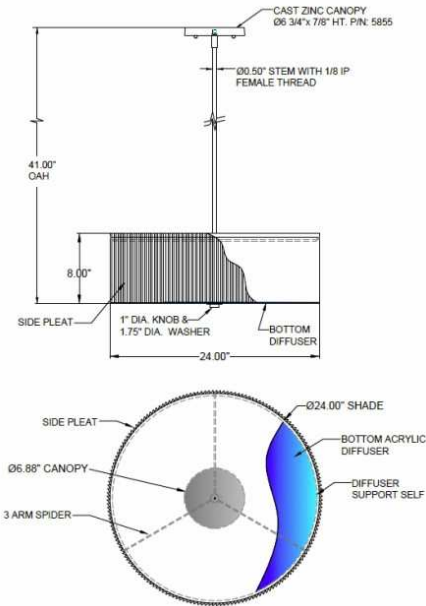

1233 W St. Georges Ave., Linden, NJ 07036 * 908-925-7500* 908-925-9240

SPECIFICATIONS

PD-5855-115-05SIPL-24X8DR-SN Pendant	
Model Number	Type
Side Pleated Drum	
Name	Project
	QTY

Describe Special Modifications

Warranty: 1-Year Limited Warranty.
Complete warranty terms located at: www.litetopslampshades.com

CATALOG NUMBER Example: PD-5855-115-05SIPL-24X8DR-SN-LEDMOD2700K-120V						
Hardware Style Code	Fabric/Material/Color Options	Series Code	Finish Options	Lamping	Voltage	Other Size Options
PD-5855	115-01 White Linen 115-05 Off White Linen 115-62 Black Linen 115-73 Gray Butcher Linen 115-96 Red Linen 124-70 Teal Pongee Silk 136-50 Platinum Silkscreen 142-01 Global White 143-26 Geneva Linen Ash 145-01 White Aberdeen 145-09 Cream Aberdeen 174-21 Tan Silk Shantung 174-25 Chocolate Silk Shantung More options at www.litetopslampshades.com	24X8DR	APW - Aged Pewter GWH - Gloss White MBK - Matte Black OB - Oil Rubbed Bronze SN - Satin Nickel	E26X3 - 3 Medium Based GU24X3 - 3 GU24 CFL LEDMOD2700K - LED Module, 2700K, 2600 LM Per Board LEDMOD3000K - LED Module, 3000K, 2680 LM Per Board LEDMOD3500K - LED Module, 3500K, 2720 LM Per Board LEDMOD4000K - LED Module, 4000K, 2820 LM Per Board	120V 120V 277V 277V	