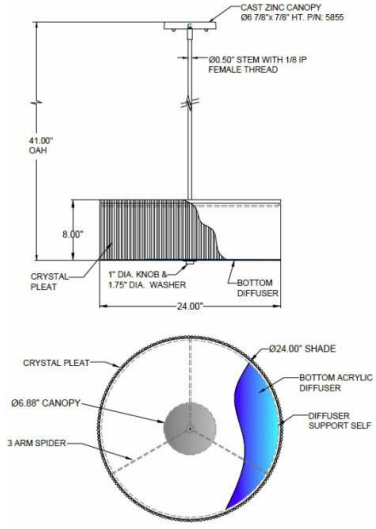

1233 W St. Georges Ave., Linden, NJ 07036 * 908-925-7500* 908-925-9240

SPECIFICATIONS

PD-5855-115-05CRPL-24X8DR-SN Pendant	Type
Model Number	
Crystal Pleated Drum	Project
Name	
	QTY

Describe Special Modifications

Warranty: 1-Year Limited Warranty,
Complete warranty terms located at: www.litetopslampshades.com

CATALOG NUMBER Example: PD-5855-115-05CRPL-24X8DR-SN-LEDMOD2700K-120V						
Hardware Style Code	Fabric/Material/Color Options	Series Code	Finish Options	Lamping	Voltage	Other Size Options
PD-5855	115-01 White Linen 115-05 Off White Linen 115-62 Black Linen 115-73 Gray Butcher Linen 115-96 Red Linen 124-70 Teal Pongee Silk 136-50 Platinum Silkscreen 142-01 Global White 143-26 Geneva Linen Ash 145-01 White Aberdeen 145-09 Cream Aberdeen 174-21 Tan Silk Shantung 174-25 Chocolate Silk Shantung More options at www.litetopslampshades.com	24X8DR	APW - Aged Pewter GWH- Gloss White MBK - Matte Black OB- Oil Rubbed Bronze SN - Satin Nickel	E26X3 - 3 Medium Based GU24X3 - 3 GU24 CFL LEDMOD2700K - LED Module, 2700K, 2600 LM Per Board LEDMOD3000K - LED Module, 3000K, 2680 LM Per Board LEDMOD3500K - LED Module, 3500K, 2720 LM Per Board LEDMOD4000K - LED Module, 4000K, 2820 LM Per Board	120V 120V 277V 277V	