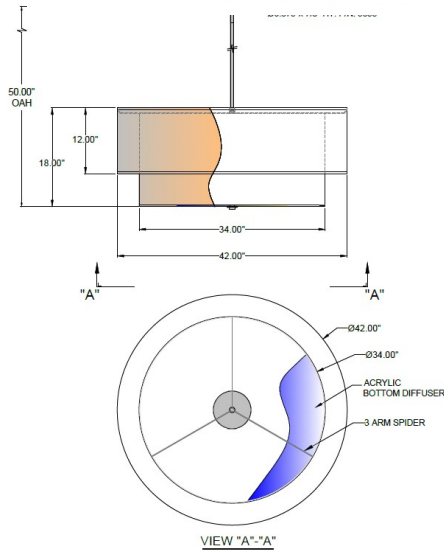

1233 W St. Georges Ave., Linden, NJ 07036 * 908-925-7500* 908-925-9240

SPECIFICATIONS

PD-5855-115-01-809OB	Fixture
Model Number	Type
DOUBLE DRUM	Project
	QTY

Describe Special Modifications

Warranty: 1-Year Limited Warranty,
Complete warranty terms located at: www.litetopslampshades.com

CATALOG NUMBER Example: PD-5855-115-01-809OB-E26X4-120V						
Hardware Style Code	Fabric/Material/Color Options	Series Code	Finish Options	Lamping	Voltage	Other Size Options
PD-5855	115-01 White Linen 115-05 Off White Linen 115-62 Black Linen 115-73 Gray Butcher Linen 115-96 Red Linen 124-70 Teal Pongee Silk 136-50 Platinum Silksheen 142-01 Global White 143-26 Geneva Linen Ash 145-01 White Aberdeen 145-09 Cream Aberdeen 174-21 Tan Silk Shantung 174-25 Chocolate Silk Shantung More options at www.litetops.com	809	AB - Antique Brass APW - Aged Pewter DW - Distressed White GWH - Gloss White MBK - Matte Black OB - Oxidized Bronze ORB - Oil Rubbed Bronze OCB - Oculux Bronze PHB - Polished Honey Brass PW - Pewter RST - Rust SN - Satin Nickel FWH - Flat White SVPC - Silver Powder Coat More options at www.litetops.com	E26X4 - 4 Medium Based GU24X4-4 GU24 CFL LED2700K - 2700K, 2600 Total Lumens LED3000K - 3000K, 2680 Total Lumens LED3500K - 3500K, 2720 Total Lumens LED4000K - 4000K, 2820 Total Lumens	120V 120V 277V 277V	