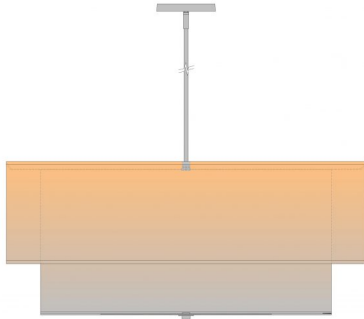

1233 W St. Georges Ave., Linden, NJ 07036 * 908-925-7500* 908-925-9240

SPECIFICATIONS

PD-5855-115-01-809OB	Fixture
Model Number	Type
DOUBLE DRUM	Project
	QTY

Describe Special Modifications

Warranty: 1-Year Limited Warranty,
Complete warranty terms located at: www.litetopslampshades.com

CATALOG NUMBER Example: PD-5855-115-01-809OB-E26X4-120V						
Hardware Style Code	Fabric/Material/Color Options	Series Code	Finish Options	Lamping	Voltage	Other Size Options
PD-5855	115-01 White Linen 115-05 Off White Linen 115-62 Black Linen 115-73 Gray Butcher Linen 115-96 Red Linen 124-70 Teal Pongee Silk 136-50 Platinum Silksheen 142-01 Global White 143-26 Geneva Linen Ash 145-01 White Aberdeen 145-09 Cream Aberdeen 174-21 Tan Silk Shantung 174-25 Chocolate Silk Shantung More options at www.litetops.com	809	AB - Antique Brass APW - Aged Pewter DW - Distressed White GWH - Gloss White MBK - Matte Black OB - Oxidized Bronze ORB - Oil Rubbed Bronze OCB - Oculux Bronze PHB - Polished Honey Brass PW - Pewter RST - Rust SN - Satin Nickel FWH - Flat White SVPC - Silver Powder Coat More options at www.litetops.com	E26X4 - 4 Medium Based GU24X4-4 GU24 CFL LED2700K - 2700K, 2600 Total Lumens LED3000K - 3000K, 2680 Total Lumens LED3500K - 3500K, 2720 Total Lumens LED4000K - 4000K, 2820 Total Lumens	120V 120V 277V 277V	