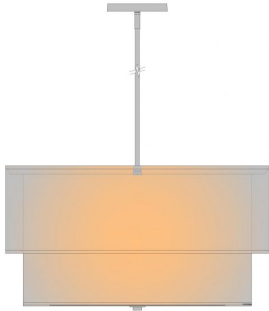

1233 W St. Georges Ave., Linden, NJ 07036 * 908-925-7500* 908-925-9240

SPECIFICATIONS

PD-5855-115-01-807OB	Fixture
Model Number	Type
DOUBLE DRUM	Project
	QTY

Describe Special Modifications

Warranty: 1-Year Limited Warranty,
Complete warranty terms located at: www.litetopslampshades.com

CATALOG NUMBER						
Example: PD-5855-115-01-807OB-E26X3-120V						
Hardware Style Code	Fabric/Material/Color Options	Series Code	Finish Options	Lamping	Voltage	Other Size Options
PD-5855	115-01 White Linen 115-05 Off White Linen 115-62 Black Linen 115-73 Gray Butcher Linen 115-96 Red Linen 124-70 Teal Pongee Silk 136-50 Platinum Silksheen 142-01 Global White 143-26 Geneva Linen Ash 145-01 White Aberdeen 145-09 Cream Aberdeen 174-21 Tan Silk Shantung 174-25 Chocolate Silk Shantung More options at www.litetops.com	807	AB - Antique Brass APW - Aged Pewter DW - Distressed White GWH - Gloss White MBK - Matte Black OB - Oxidized Bronze ORB - Oil Rubbed Bronze OCB - Oculux Bronze PHB - Polished Honey Brass PW - Pewter RST - Rust SN - Satin Nickel FWH - Flat White SVPC - Silver Powder Coat More options at www.litetops.com	E26X3 - 3 Medium Based GU24X3- 3 GU24 CFL LED2700K - 2700K, 2600 Total Lumens LED3000K - 3000K, 2680 Total Lumens LED3500K - 3500K, 2720 Total Lumens LED4000K - 4000K, 2820 Total Lumens	120V 120V 277V 277V	