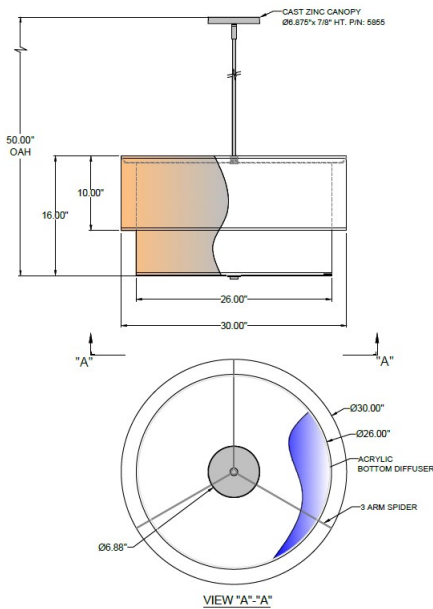

1233 W St. Georges Ave., Linden, NJ 07036 * 908-925-7500* 908-925-9240

SPECIFICATIONS

PD-5855-115-01-807OB	Fixture
Model Number	Type
DOUBLE DRUM	Project
	QTY

Describe Special Modifications

Warranty: 1-Year Limited Warranty,
Complete warranty terms located at: www.litetopslampshades.com

CATALOG NUMBER						
Example: PD-5855-115-01-807OB-E26X3-120V						
Hardware Style Code	Fabric/Material/Color Options	Series Code	Finish Options	Lamping	Voltage	Other Size Options
PD-5855	115-01 White Linen 115-05 Off White Linen 115-62 Black Linen 115-73 Gray Butcher Linen 115-96 Red Linen 124-70 Teal Pongee Silk 136-50 Platinum Silksheen 142-01 Global White 143-26 Geneva Linen Ash 145-01 White Aberdeen 145-09 Cream Aberdeen 174-21 Tan Silk Shantung 174-25 Chocolate Silk Shantung More options at www.litetops.com	807	AB - Antique Brass APW - Aged Pewter DW - Distressed White GWH - Gloss White MBK - Matte Black OB - Oxidized Bronze ORB - Oil Rubbed Bronze OCB - Oculux Bronze PHB - Polished Honey Brass PW - Pewter RST - Rust SN - Satin Nickel FWH - Flat White SVPC - Silver Powder Coat More options at www.litetops.com	E26X3 - 3 Medium Based GU24X3- 3 GU24 CFL LED2700K - 2700K, 2600 Total Lumens LED3000K - 3000K, 2680 Total Lumens LED3500K - 3500K, 2720 Total Lumens LED4000K - 4000K, 2820 Total Lumens	120V 120V 277V 277V	