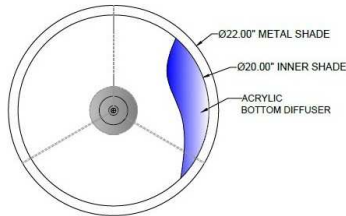

1233 W St. Georges Ave., Linden, NJ 07036 * 908-925-7500* 908-925-9240

SPECIFICATIONS

PD-5855-124-70-862F-GLWH	Pendant
Model Number	Type
Fish Laser Cut Drum	
Name	Project
	QTY

Describe Special Modifications

Warranty: 1-Year Limited Warranty,
Complete warranty terms located at: www.litetopslampshades.com

CATALOG NUMBER Example: PD-5855-124-70-862F-GLWH -LEDMOD2700K-120V						
Hardware Style Code	Fabric/Material/Color Options	Series Code	Finish Options	Lamping	Voltage	Other Size Options
PD-5855	Outer LCM - Laser Cut Metal Inner 115-01 White Linen 115-05 Off White Linen 115-62 Black Linen 115-96 Red Linen 124-70 Teal Pongee Silk 143-26 Geneva Linen Ash More options at www.litetopslampshades.com	862F	APW - Aged Pewter GLWH- Gloss White MBK - Matte Black OB- Oil Rubbed Bronze SN - Satin Nickel SVPC - Silver Powder Coat OCB - Oculux Bronze	E26X3 - 3 Medium Based GU24X3 - 3 GU24 CFL LEDMOD2700K - LED Module, 2700K, 2600 LM Per Board LEDMOD3000K - LED Module, 3000K, 2680 LM Per Board LEDMOD3500K - LED Module, 3500K, 2720 LM Per Board LEDMOD4000K - LED Module, 4000K, 2820 LM Per Board (Accepts One Board)	120V 120V 277V 277V	