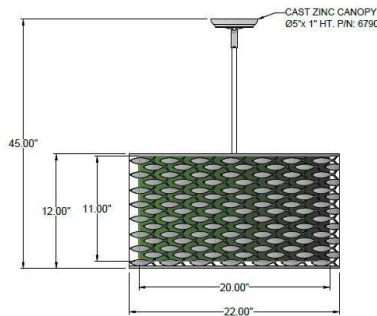

1233 W St. Georges Ave., Linden, NJ 07036 * 908-925-7500* 908-925-9240

SPECIFICATIONS

PD-5855-124-70-862F-GLWH	Pendant
Model Number	Type
Fish Laser Cut Drum	
Name	Project
	QTY

Describe Special Modifications

Warranty: 1-Year Limited Warranty,
Complete warranty terms located at: www.litetopslampshades.com

CATALOG NUMBER Example: PD-5855-124-70-862F-GLWH -LEDMOD2700K-120V						
Hardware Style Code	Fabric/Material/Color Options	Series Code	Finish Options	Lamping	Voltage	Other Size Options
PD-5855	Outer LCM - Laser Cut Metal Inner 115-01 White Linen 115-05 Off White Linen 115-62 Black Linen 115-96 Red Linen 124-70 Teal Pongee Silk 143-26 Geneva Linen Ash More options at www.litetopslampshades.com	862F	APW - Aged Pewter GLWH- Gloss White MBK - Matte Black OB- Oil Rubbed Bronze SN - Satin Nickel SVPC - Silver Powder Coat OCB - Oculux Bronze	E26X3 - 3 Medium Based GU24X3 - 3 GU24 CFL LEDMOD2700K - LED Module, 2700K, 2600 LM Per Board LEDMOD3000K - LED Module, 3000K, 2680 LM Per Board LEDMOD3500K - LED Module, 3500K, 2720 LM Per Board LEDMOD4000K - LED Module, 4000K, 2820 LM Per Board (Accepts One Board)	120V 120V 277V 277V	