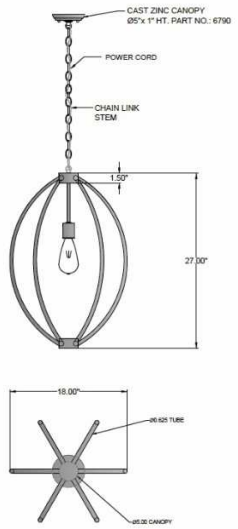

1233 W St. Georges Ave., Linden, NJ 07036 * 908-925-7500* 908-925-9240

SPECIFICATIONS

PD-2531-1LTTUB-780OB	Pendant
Model Number	Type
Structure	
Name	Project
	QTY

Describe Special Modifications

Warranty: 1-Year Limited Warranty,
Complete warranty terms located at: www.litetopslampshades.com

CATALOG NUMBER Example:PD-2531-1LTTUB-780OB-E26X1-120V						
Hardware Style Code	Fabric/Material/Color Options	Series Code	Finish Options	Lamping	Voltage	Other Size Options
PD-2531	1LTTUB - Tubing	780	APW - Aged Pewter GWH- Gloss White MBK - Matte Black OB- Oil Rubbed Bronze SN - Satin Nickel	E26X1 - 1 Medium Based GU24X1 - 1 GU24 CFL	120V 120V 277V 277V	