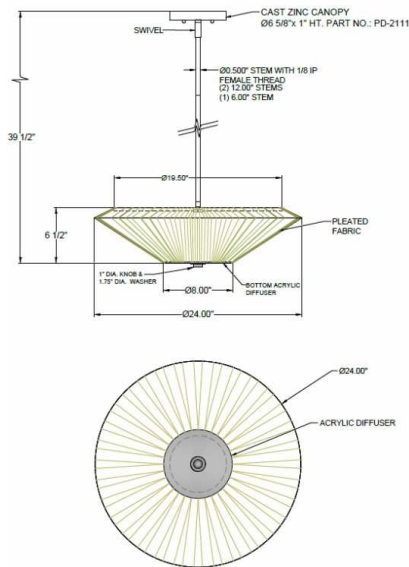

1233 W St. Georges Ave., Linden, NJ 07036 * 908-925-7500* 908-925-9240

SPECIFICATIONS

PD-2111-736-77-380SN	Pendant
Model Number	Type
Flying Saucers	
Name	Project
	QTY

Describe Special Modifications

Warranty: 1-Year Limited Warranty,
Complete warranty terms located at: www.litetopslampshades.com

CATALOG NUMBER Example: PD-2111-736-77-380SN-LEDMOD2700K-120V						
Hardware Style Code	Fabric/Material/Color Options	Series Code	Finish Options	Lamping	Voltage	Other Size Options
PDF-2111	115-01 White Linen 115-05 Off White Linen 115-62 Black Linen 115-73 Gray Butcher Linen 115-96 Red Linen 124-70 Teal Pongee Silk 136-50 Platinum Silkscreen 142-01 Global White 143-26 Geneva Linen Ash 145-01 White Aberdeen 145-09 Cream Aberdeen 174-21 Tan Silk Shantung 174-25 Chocolate Silk Shantung More options at www.litetopslampshades.com	380	APW - Aged Pewter GWH - Gloss White MBK - Matte Black OB - Oil Rubbed Bronze SN - Satin Nickel	E26X3 - 3 Medium Based GU24X3 - 3 GU24 CFL LEDMOD2700K - LED Module, 2700K, 2600 LM Per Board LEDMOD3000K - LED Module, 3000K, 2680 LM Per Board LEDMOD3500K - LED Module, 3500K, 2720 LM Per Board LEDMOD4000K - LED Module, 4000K, 2820 LM Per Board (Accepts 1 Board)	120V 120V 277V 277V	