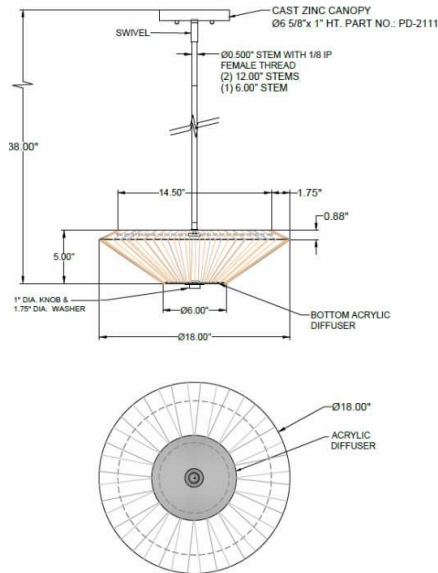

1233 W St. Georges Ave., Linden, NJ 07036 * 908-925-7500* 908-925-9240

SPECIFICATIONS

PD-2111-736-33-381SN	Pendant
Model Number	Type
Flying Saucers	Project
Name	QTY

Describe Special Modifications

Warranty: 1-Year Limited Warranty,
Complete warranty terms located at: www.litetopslampshades.com

CATALOG NUMBER						
Example: PD-2111-736-33-381SN-LEDMOD2700K-120V						
Hardware Style Code	Fabric/Material/Color Options	Series Code	Finish Options	Lamping	Voltage	Other Size Options
PD-2111	115-01 White Linen 115-05 Off White Linen 115-62 Black Linen 115-73 Gray Butcher Linen 115-96 Red Linen 124-70 Teal Pongee Silk 136-50 Platinum Silkscreen 142-01 Global White 143-26 Geneva Linen Ash 145-01 White Aberdeen 145-09 Cream Aberdeen 174-21 Tan Silk Shantung 174-25 Chocolate Silk Shantung More options at www.litetopslampshades.com	381	APW - Aged Pewter GWH - Gloss White MBK - Matte Black OB - Oil Rubbed Bronze SN - Satin Nickel	E26X3 - 3 Medium Based GU24X3 - 3 GU24 CFL LEDMOD2700K - LED Module, 2700K, 2600 LM Per Board LEDMOD3000K - LED Module, 3000K, 2680 LM Per Board LEDMOD3500K - LED Module, 3500K, 2720 LM Per Board LEDMOD4000K - LED Module, 4000K, 2820 LM Per Board (Accepts 1 Board)	120V 120V 277V 277V	