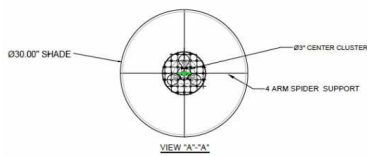

CATALOG NUMBER Example: PD-2111-174-21-594SN -LEDMOD2700K-120V						
Hardware Style Code	Fabric/Material/Color Options	Series Code	Finish Options	Lamping	Voltage	Other Size Options
PD-2111	115-01 White Linen 115-05 Off White Linen 115-62 Black Linen 115-73 Gray Butcher Linen 115-96 Red Linen 124-70 Teal Pongee Silk 136-50 Platinum Silkscreen 142-01 Global White 143-26 Geneva Linen Ash 145-01 White Aberdeen 145-09 Cream Aberdeen 174-21 Tan Silk Shantung 174-25 Chocolate Silk Shantung More options at www.litetopslampshades.com	594	APW - Aged Pewter GWH- Gloss White MBK - Matte Black OB- Oil Rubbed Bronze SN - Satin Nickel	E26X3 - 3 Medium Based GU24X3 - 3 GU24 CFL LEDMOD2700K - LED Module, 2700K, 2600 LM Per Board LEDMOD3000K - LED Module, 3000K, 2680 LM Per Board LEDMOD3500K - LED Module, 3500K, 2720 LM Per Board LEDMOD4000K - LED Module, 4000K, 2820 LM Per Board (Accepts 1 Board)	120V 120V 277V 277V