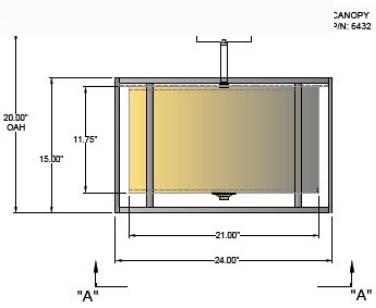

1233 W St. Georges Ave., Linden, NJ 07036 * 908-925-7500* 908-925-9240

SPECIFICATIONS

SF-6432-115-01-1053OCB	Semi Flush
Model Number	Type
Tubler Style Semi Flush	
Project	QTY

Describe Special Modifications

Warranty: 1-Year Limited Warranty,
Complete warranty terms located at: www.litetopslampshades.com

CATALOG NUMBER Example: SF-6432-115-01-1053OCB-E26X3-120V						
Hardware Style Code	Fabric/Material/Color Options	Series Code	Finish Options	Lamping	Voltage	Other Size Options
SF-6432	115-01 White Linen 115-05 Off White Linen 115-62 Black Linen 115-73 Gray Butcher Linen 115-96 Red Linen 124-70 Teal Pongee Silk 136-50 Platinum Silksheen 142-01 Global White 143-26 Geneva Linen Ash 145-01 White Aberdeen 145-09 Cream Aberdeen 174-21 Tan Silk Shantung 174-25 Chocolate Silk Shantung More options at www.litetops.com	1053	AB - Antique Brass APW- Aged Pewter DW- Distressed White GWH - Gloss White MBK - Matte Black OB- Oxidized Bronze ORB - Oil Rubbed Bronze OCB - Oculux Bronze PHB - Polished Honey Brass PW- Pewter RST - Rust SN - Satin Nickel FWH - Flat White SVPC - Silver Powder Coat More options at www.litetops.com	E26X3 - 3 Medium Based GU24X3- 3 GU24 CFL	120V 120V 277V 277V	