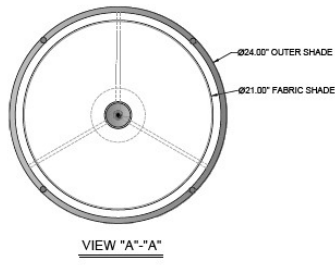

1233 W St. Georges Ave., Linden, NJ 07036 * 908-925-7500* 908-925-9240

SPECIFICATIONS

SF-6432-115-01-1053OCB	Semi Flush
Model Number	Type
Tubler Style Semi Flush	
Project	QTY

Describe Special Modifications

Warranty: 1-Year Limited Warranty,
Complete warranty terms located at: www.litetopslampshades.com

CATALOG NUMBER Example: SF-6432-115-01-1053OCB-E26X3-120V						
Hardware Style Code	Fabric/Material/Color Options	Series Code	Finish Options	Lamping	Voltage	Other Size Options
SF-6432	115-01 White Linen 115-05 Off White Linen 115-62 Black Linen 115-73 Gray Butcher Linen 115-96 Red Linen 124-70 Teal Pongee Silk 136-50 Platinum Silksheen 142-01 Global White 143-26 Geneva Linen Ash 145-01 White Aberdeen 145-09 Cream Aberdeen 174-21 Tan Silk Shantung 174-25 Chocolate Silk Shantung More options at www.litetops.com	1053	AB - Antique Brass APW- Aged Pewter DW- Distressed White GWH - Gloss White MBK - Matte Black OB- Oxidized Bronze ORB - Oil Rubbed Bronze OCB - Oculux Bronze PHB - Polished Honey Brass PW- Pewter RST - Rust SN - Satin Nickel FWH - Flat White SVPC - Silver Powder Coat More options at www.litetops.com	E26X3 - 3 Medium Based GU24X3- 3 GU24 CFL	120V 120V 277V 277V	