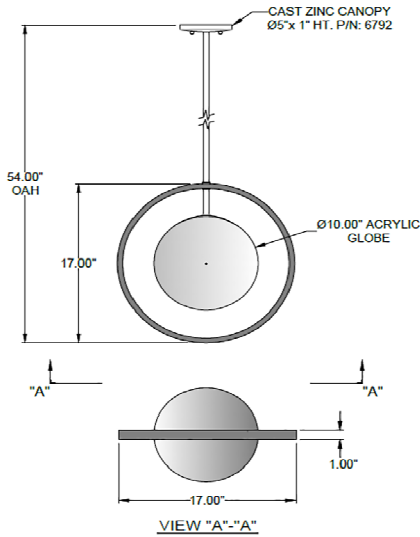

1233 W St. Georges Ave., Linden, NJ 07036 * 908-925-7500* 908-925-9240

SPECIFICATIONS

PD-K177-80PACR-17R-MBK	Pendant
Model Number	Type
Acrylic Globes	
Name	Project
	QTY

Describe Special Modifications

Warranty: 1-Year Limited Warranty,
Complete warranty terms located at: www.litetopslampshades.com

CATALOG NUMBER

Example: PD-K177-80PACR-17R-MBK -E26X1

Hardware Style Code	Fabric/Material/Color Options	Series Code	Finish Options	Lamping	Voltage	Other Size Options
PDK177	80PACR-8"Opal Acrylic	17R	AB - Antique Brass APW- Aged Pewter DW- Distressed White GWH - Gloss White MBK - Matte Black OB- Oxidized Bronze OCB- Oculux Bronze ORB - Oil Rubbed Bronze PHB - Polished Honey Brass PW- Pewter RST - Rust SN - Satin Nickel FWH - Flat White SVPC- Silver Powder Coat More options at www.stiffel.com	E26X1 - 1 Medium Based GU24X1- 1 GU24 CFL	120V 120V	