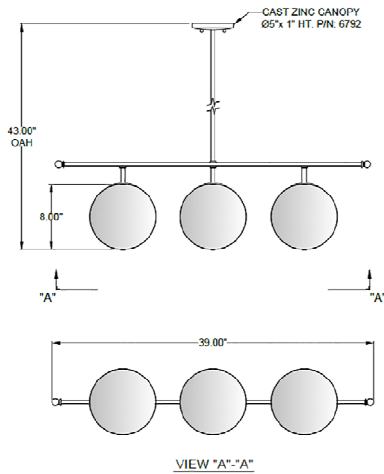

1233 W St. Georges Ave., Linden, NJ 07036 * 908-925-7500* 908-925-9240

SPECIFICATIONS

PD-6792-80PACRX3-OCB	Pendant
Model Number	Type
Acrylic Globes	
Name	Project
	QTY

Describe Special Modifications

Warranty: 1-Year Limited Warranty,
Complete warranty terms located at: www.litetopslampshades.com

CATALOG NUMBER Example: PD-6792-80PACRX3-OCB-E26X3						
Hardware Style Code	Fabric/Material/Color Options	Series Code	Finish Options	Lamping	Voltage	Other Size Options
PD-6792	80PACR – 8" Opal Acrylic	X3	AB - Antique Brass APW- Aged Pewter DW- Distressed White GWH - Gloss White MBK - Matte Black OB- Oxidized Bronze OCB – Oculux Bronze ORB - Oil Rubbed Bronze PHB - Polished Honey Brass PW- Pewter RST - Rust SN - Satin Nickel FWH - Flat White SVPC - Silver Powder Coat More options at www.stiffel.com	E26X3 - 3 Medium Based GU24X3- 3 GU24 CFL	120V 120V