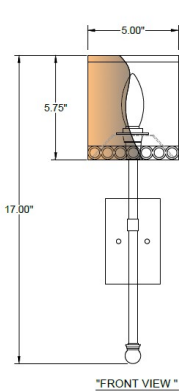

1233 W St. Georges Ave., Linden, NJ 07036 * 908-925-7500* 908-925-9240

SPECIFICATIONS

WF-ST5X3-LCM-115-01-GL	Sconce
Model Number	Type
ADA Sconce	
Name	Project
	QTY

Describe Special Modifications

Warranty: 1-Year Limited Warranty,
Complete warranty terms located at: www.litetopslampshades.com

CATALOG NUMBER
Example:WF-ST5X3-LCM-115-01-GL-E12X1-120V

Hardware Style Code	Fabric/Material/Color Options	Series Code	Finish Options	Lamping	Voltage	Other Size Options
WF-ST5X3-LCM	115-01 White Linen 115-05 Off White Linen 115-62 Black Linen 115-73 Gray Butcher Linen 115-96 Red Linen 124-70 Teal Pongee Silk 136-50 Platinum Silkscreen 142-01 Global White 143-26 Geneva Linen Ash 145-01 White Aberdeen 145-09 Cream Aberdeen 174-21 Tan Silk Shantung 174-25 Chocolate Silk Shantung More options at www.litetopslampshades.com		AB - Antique Brass APW - Aged Pewter DW - Distressed White GWH - Gloss White MBK - Matte Black OB - Oxidized Bronze OCB - Oculux Bronze ORB - Oil Rubbed Bronze PHB - Polished Honey Brass PW - Pewter RST - Rust SN - Satin Nickel FWH - Flat White SVPC - Powder Coat Silver GL - Gold Leaf More options at www.litetops.com	E12X1-1 Candelabra Based GU24X1 -1 GU24 CFL	120V 120V	