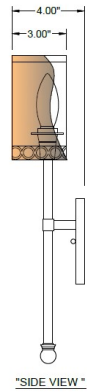

1233 W St. Georges Ave., Linden, NJ 07036 * 908-925-7500* 908-925-9240

SPECIFICATIONS

WF-ST5X3-LCM-115-01-GL	Sconce
Model Number	Type
ADA Sconce	
Name	Project
	QTY

Describe Special Modifications

Warranty: 1-Year Limited Warranty,
Complete warranty terms located at: www.litetopslampshades.com

CATALOG NUMBER
Example:WF-ST5X3-LCM-115-01-GL-E12X1-120V

Hardware Style Code	Fabric/Material/Color Options	Series Code	Finish Options	Lamping	Voltage	Other Size Options
WF-ST5X3-LCM	115-01 White Linen 115-05 Off White Linen 115-62 Black Linen 115-73 Gray Butcher Linen 115-96 Red Linen 124-70 Teal Pongee Silk 136-50 Platinum Silkscreen 142-01 Global White 143-26 Geneva Linen Ash 145-01 White Aberdeen 145-09 Cream Aberdeen 174-21 Tan Silk Shantung 174-25 Chocolate Silk Shantung More options at www.litetopslampshades.com		AB - Antique Brass APW - Aged Pewter DW - Distressed White GWH - Gloss White MBK - Matte Black OB - Oxidized Bronze OCB - Oculux Bronze ORB - Oil Rubbed Bronze PHB - Polished Honey Brass PW - Pewter RST - Rust SN - Satin Nickel FWH - Flat White SVPC - Powder Coat Silver GL - Gold Leaf More options at www.litetops.com	E12X1-1 Candelabra Based GU24X1 -1 GU24 CFL	120V 120V	