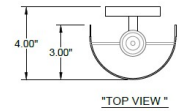

SPECIFICATIONS