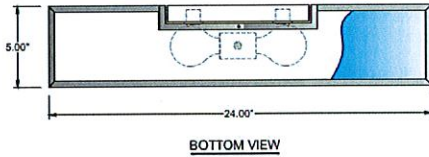

CATALOG NUMBER
Example: WF-6425-LCM-092-OB-E26X2-120V

Style Code	Fabric/Material/Color Options	SERIES CODE	Finish Options	Lamping	Voltage	Other Options
WF-6425	Outer LCM- Laser Cut Metal More options at www.stiffel.com	092	GLWH Glass White MBK Matte Black OB Oil Rubbed Bronze SN Satin Nickel SVPC Silver Powder Coat OCB Oculux Bronze SGD Sun Gold	E26X2 - 2 Medium Based GU24X2 - 2 GU24 CFL LEDMOD2700K - LED Module, 2700K, 890 LM Per Board LEDMOD3000K - LED Module, 3000K, 1028 LM Per Board LED3500K - LED Module, 3500K, 1057 LM Per Board LEDMOD4000K - LED Module, 4000K, 1087 LM Per Board (Accepts 2 Boards)	120V 120V 277V 277V