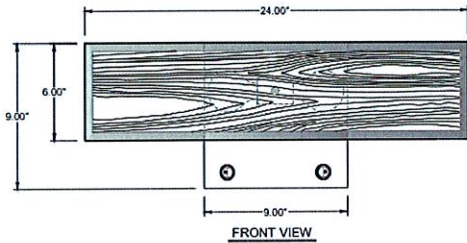

CATALOG NUMBER
Example: WF-6425-LCM-092-OB-E26X2-120V

Style Code	Fabric/Material/Color Options	SERIES CODE	Finish Options	Lamping	Voltage	Other Options
WF-6425	Outer LCM- Laser Cut Metal More options at www.stiffel.com	092	GLWH Glass White MBK Matte Black OB Oil Rubbed Bronze SN Satin Nickel SVPC Silver Powder Coat OCB Oculux Bronze SGD Sun Gold	E26X2 - 2 Medium Based GU24X2 - 2 GU24 CFL LEDMOD2700K - LED Module, 2700K, 890 LM Per Board LEDMOD3000K - LED Module, 3000K, 1028 LM Per Board LED3500K - LED Module, 3500K, 1057 LM Per Board LEDMOD4000K - LED Module, 4000K, 1087 LM Per Board (Accepts 2 Boards)	120V 120V 277V 277V