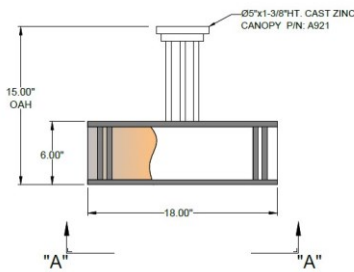

**Warranty:** 1-Year Limited Warranty.  
Complete warranty terms located at: [www.litetopslampshades.com](http://www.litetopslampshades.com)

CATALOG NUMBER						
Example: SF-A921-115-01-1003OB-120V						
Hardware Style Code	Fabric/Material/Color Options	Series Code	Finish Options	Lamping	Voltage	Other Size Options
FM-A921	115-01 White Linen 115-05 Off White Linen 115-62 Black Linen 115-73 Gray Butcher Linen 115-96 Red Linen 124-70 Teal Pongee Silk 136-50 Platinum Silkscreen 142-01 Global White 143-26 Geneva Linen Ash 145-01 White Aberdeen 145-09 Cream Aberdeen 174-21 Tan Silk Shantung 174-25 Chocolate Silk Shantung More options at <a href="http://www.litetopslampshades.com">www.litetopslampshades.com</a>	1003	APW - Aged Pewter GWH- Gloss White MBK - Matte Black OB- Oil Rubbed Bronze OCB – Oculux Bronze DBZ – Dark Bronze SGD – Sun Gold SN – Satin Nickel SVPC – Silver powder coat	E26X3 - 3 Medium Based GU24X3 - 3 GU24 CFL <b>LEDMOD2700K</b> - LED Module, 2700K, 2600 LM Per Board <b>LEDMOD3000K</b> - LED Module, 3000K, 2680 LM Per Board <b>LEDMOD3500K</b> - LED Module, 3500K, 2720 LM Per Board <b>LEDMOD4000K</b> - LED Module, 4000K, 2820 LM Per Board (Accepts 1 Board)	120V 120V 277V 277V	