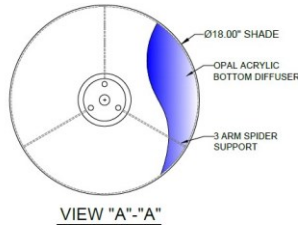

**Warranty:** 1-Year Limited Warranty.  
Complete warranty terms located at: [www.litetopslampshades.com](http://www.litetopslampshades.com)

CATALOG NUMBER						
Example: SF-A921-115-01-1003OB-120V						
Hardware Style Code	Fabric/Material/Color Options	Series Code	Finish Options	Lamping	Voltage	Other Size Options
FM-A921	115-01 White Linen 115-05 Off White Linen 115-62 Black Linen 115-73 Gray Butcher Linen 115-96 Red Linen 124-70 Teal Pongee Silk 136-50 Platinum Silkscreen 142-01 Global White 143-26 Geneva Linen Ash 145-01 White Aberdeen 145-09 Cream Aberdeen 174-21 Tan Silk Shantung 174-25 Chocolate Silk Shantung More options at <a href="http://www.litetopslampshades.com">www.litetopslampshades.com</a>	1003	APW - Aged Pewter GWH- Gloss White MBK - Matte Black OB- Oil Rubbed Bronze OCB – Oculux Bronze DBZ – Dark Bronze SGD – Sun Gold SN – Satin Nickel SVPC – Silver powder coat	E26X3 - 3 Medium Based GU24X3 - 3 GU24 CFL <b>LEDMOD2700K</b> - LED Module, 2700K, 2600 LM Per Board <b>LEDMOD3000K</b> - LED Module, 3000K, 2680 LM Per Board <b>LEDMOD3500K</b> - LED Module, 3500K, 2720 LM Per Board <b>LEDMOD4000K</b> - LED Module, 4000K, 2820 LM Per Board (Accepts 1 Board)	120V 120V 277V 277V	