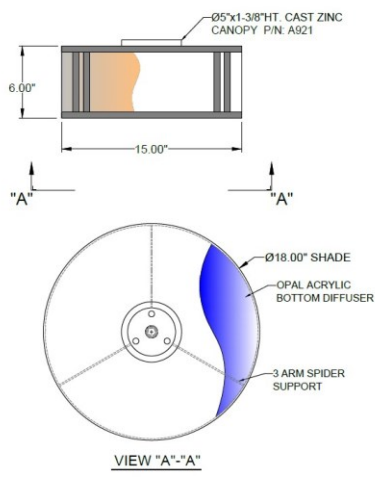

CATALOG NUMBER Example: FM-A921-115-01-1005OB -120V						
Hardware Style Code	Fabric/Material/Color Options	Series Code	Finish Options	Lamping	Voltage	Other Size Options
FM-A921	115-01 White Linen 115-05 Off White Linen 115-62 Black Linen 115-73 Gray Butcher Linen 115-96 Red Linen 124-70 Teal Pongee Silk 136-50 Platinum Silkscreen 142-01 Global White 143-26 Geneva Linen Ash 145-01 White Aberdeen 145-09 Cream Aberdeen 174-21 Tan Silk Shantung 174-25 Chocolate Silk Shantung More options at www.litetopslampshades.com	1005	APW - Aged Pewter GWH - Gloss White MBK - Matte Black OB - Oil Rubbed Bronze OCB - Oculux Bronze DBZ - Dark Bronze RST – Rust SGD – Sun Gold SN – Satin Nickel SVPC – Silver powder coat	E26X2 - 2 Medium Based GU24X2 - 2 GU24 CFL LEDMOD2700K - LED Module, 2700K, 2600 LM Per Board LEDMOD3000K - LED Module, 3000K, 2680 LM Per Board LEDMOD3500K - LED Module, 3500K, 2720 LM Per Board LEDMOD4000K - LED Module, 4000K, 2820 LM Per Board (Accepts 1 Board)	120V 120V 277V 277V	