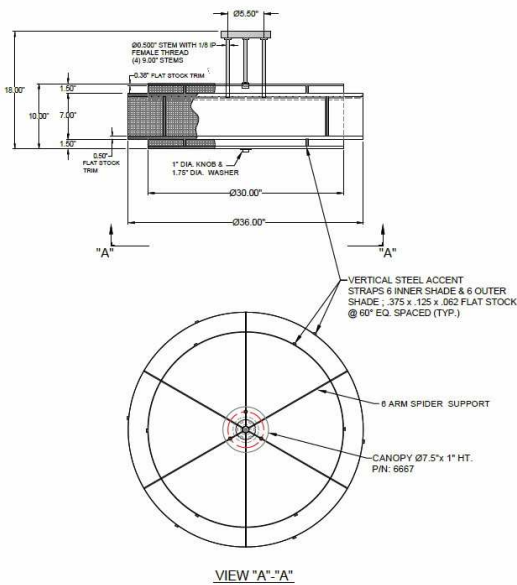

1233 W St. Georges Ave., Linden, NJ 07036 * 908-925-7500* 908-925-9240

SPECIFICATIONS

SF-6667-MMSH-843OCBZ Flushmount	
Model Number	Type
Metal Mesh	Project
Name	QTY

Describe Special Modifications

Warranty: 1-Year Limited Warranty,
Complete warranty terms located at: www.litetopslampshades.com

CATALOG NUMBER Example: SF-6667-MMSH-843OCBZ-LEDMOD2700K-120V						
Hardware Style Code	Fabric/Material/Color Options	Series Code	Finish Options	Lamping	Voltage	Other Size Options
SF-6667	MMSH - Metal Mesh	843	APW - Aged Pewter GWH- Gloss White MBK - Matte Black OB- Oil Rubbed Bronze SN - Satin Nickel OCBZ - Oculux Bronze	E26X5 - 5 Medium Based GU24X5 - 5 GU24 CFL	120V 120V 277V 277V	