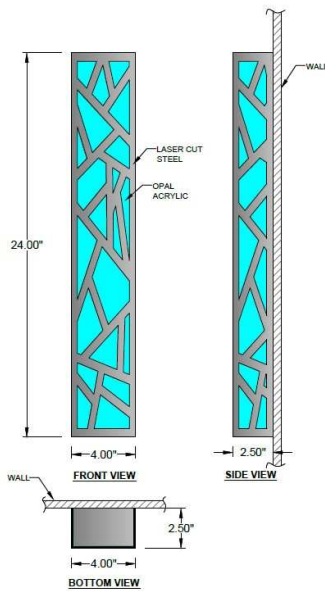

1233 W St. Georges Ave., Linden, NJ 07036 * 908-925-7500* 908-925-9240

SPECIFICATIONS

WF-STCUS-LCM-927I-OB	Sconce
Model Number	Type
Intrinsic Laser Cut ADA Sconce	Project
Name	Project
	QTY

Describe Special Modifications

Warranty: 1-Year Limited Warranty,
Complete warranty terms located at: www.litetopslampshades.com

CATALOG NUMBER Example: WF-STCUS-LCM-927I-OB-LEDMOD3000K-120V						
Hardware Style Code	Fabric/Material/Color Options	Series Code	Finish Options	Lamping	Voltage	Other Size Options
WF-STCUS	LCM Laser Cut Metal	927I	MBK - Matte Black OB- Oxidized Bronze OCB - Oculux Bronze SVPC -Silver Powder Coat More options at litetops.com	E12X2 – 2 Candelabra LEDMOD3000K- LED Module, 3000K, 1356 LM LEDMOD3500K- LED Module, 3500K, 1408 LM LEDMOD4200K- LED Module, 4200K, 1396 LM Damp Location	120V 120V 120/277V UNV V	