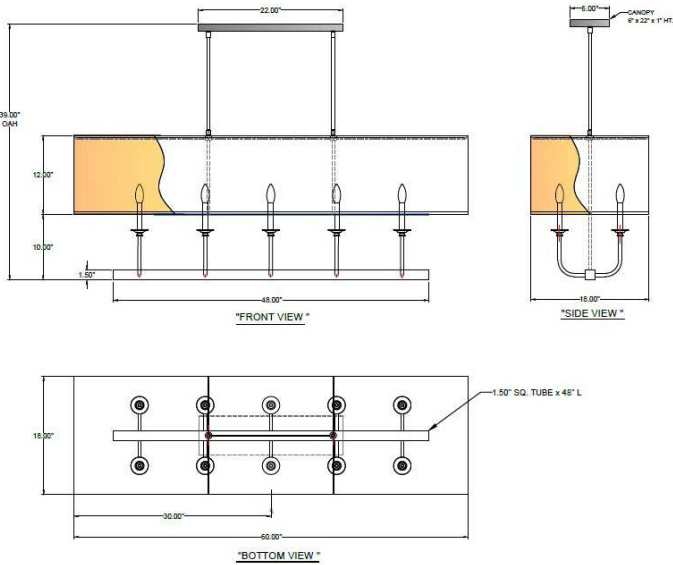

1233 W St. Georges Ave., Linden, NJ 07036 \* 908-925-7500\* 908-925-9240

**SPECIFICATIONS**

<b>PD-6533X-115-05-890AB</b> Model Number	<b>Pendant</b> Type
<b>Galleria</b> Name	<b>Project</b>
	<b>QTY</b>

**Describe Special Modifications**

**Warranty:** 1-Year Limited Warranty,  
Complete warranty terms located at: [www.litetopslampshades.com](http://www.litetopslampshades.com)

CATALOG NUMBER Example: PD-6533X-115-05-890AB						
Hardware Style Code	Fabric/Material/Color Options	Series Code	Finish Options	Lamping	Voltage	Other Size Options
PD-6533X	115-01 White Linen 115-05 Off White Linen 115-62 Black Linen 115-73 Gray Butcher Linen 143-26 Geneva Linen Ash 145-01 White Aberdeen 145-09 Cream Aberdeen 174-21 Tan Silk Shantung 174-25 Chocolate Silk Shantung 151-97 Silver Organza 136-46 Crossant Silksheen 142-01 Global White 141-04 Calfskin 174-05 OffWhite Silk Shantung <b>More options at <a href="http://www.litetops.com">www.litetops.com</a></b>	890	AB - Antique Brass APW - Aged Pewter DW - Distressed White GWH - Gloss White MBK - Matte Black OB - Oxidized Bronze ORB - Oil Rubbed Bronze PHB - Polished Honey Brass PW - Pewter RST - Rust SN - Satin Nickel WH - Flat White 007 - 007 Silver <b>More options at <a href="http://www.stiffel.com">www.stiffel.com</a></b>	<b>E12X10 - 10</b> Candelabra Based <b>GU24X10- 10</b> GU24 CFL	120V 120V	