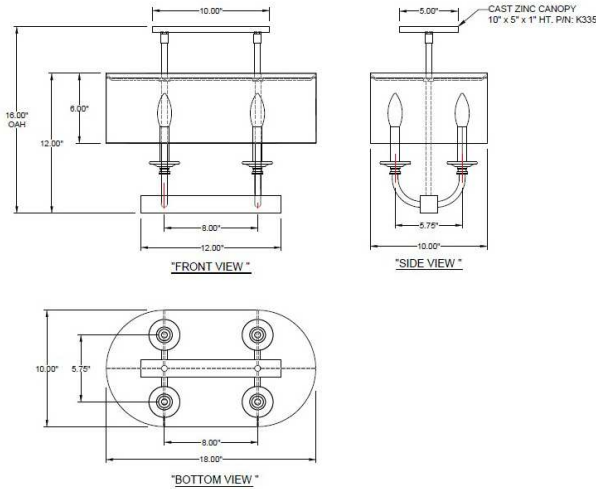

1233 W St. Georges Ave., Linden, NJ 07036 * 908-925-7500* 908-925-9240

SPECIFICATIONS

SF-K335-115-05-894AB	Semi Flush
Model Number	Type
Galleria	
Name	Project
	QTY

Describe Special Modifications

Warranty: 1-Year Limited Warranty,
Complete warranty terms located at: www.litetopslampshades.com

CATALOG NUMBER Example: SF-K335-115-05-894AB						
Hardware Style Code	Fabric/Material/Color Options	Series Code	Finish Options	Lamping	Voltage	Other Size Options
SF-K335	115-01 White Linen 115-05 Off White Linen 115-62 Black Linen 115-73 Gray Butcher Linen 143-26 Geneva Linen Ash 145-01 White Aberdeen 145-09 Cream Aberdeen 174-21 Tan Silk Shantung 174-25 Chocolate Silk Shantung 151-97 Silver Organza 136-46 Crossant Silksheen 142-01 Global White 141-04 Calfskin 174-05 OffWhite Silk Shantung More options at www.litetops.com	894	AB - Antique Brass APW- Aged Pewter DW- Distressed White GWH - Gloss White MBK - Matte Black OB- Oxidized Bronze ORB - Oil Rubbed Bronze PHB - Polished Honey Brass PW- Pewter RST - Rust SN - Satin Nickel WH - Flat White 007 - 007 Silver More options at www.stiffel.com	E12X4 -4 Candleabra Based GU24X4- 4 GU24 CFL	120V 120V	