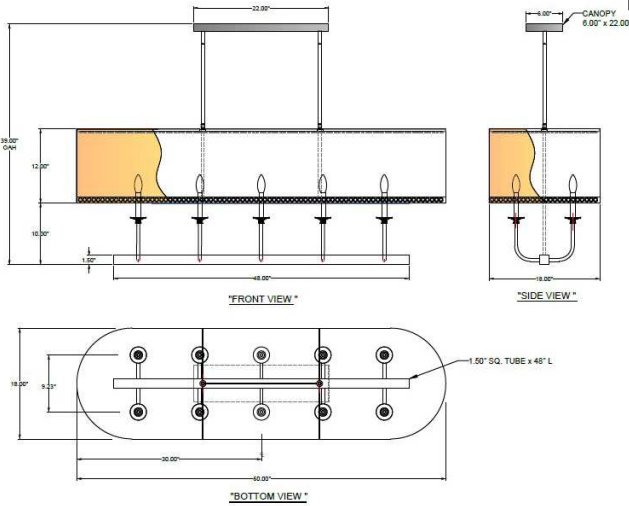

1233 W St. Georges Ave., Linden, NJ 07036 * 908-925-7500* 908-925-9240

SPECIFICATIONS

PD-6533X-115-05-891AB	Pendant
Model Number	Type
Galleria	Project
Name	QTY

Describe Special Modifications

Warranty: 1-Year Limited Warranty,
Complete warranty terms located at: www.litetopslampshades.com

CATALOG NUMBER Example: PD-6533X-115-0-891AB						
Hardware Style Code	Fabric/Material/Color Options	Series Code	Finish Options	Lamping	Voltage	Other Size Options
PD-6533X	115-01 White Linen 115-05 Off White Linen 115-62 Black Linen 115-73 Gray Butcher Linen 143-26 Geneva Linen Ash 145-01 White Aberdeen 145-09 Cream Aberdeen 174-21 Tan Silk Shantung 174-25 Chocolate Silk Shantung 151-97 Silver Organza 136-46 Crossant Silksheen 142-01 Global White 141-04 Calfskin 174-05 OffWhite Silk Shantung More options at www.litetops.com	891	AB - Antique Brass APW - Aged Pewter DW - Distressed White GWH - Gloss White MBK - Matte Black OB - Oxidized Bronze ORB - Oil Rubbed Bronze PHB - Polished Honey Brass PW - Pewter RST - Rust SN - Satin Nickel WH - Flat White 007 - 007 Silver More options at www.stiffel.com	E12X10 - 10 Candelabra Based GU24X10- 10 GU24 CFL	120V 120V	