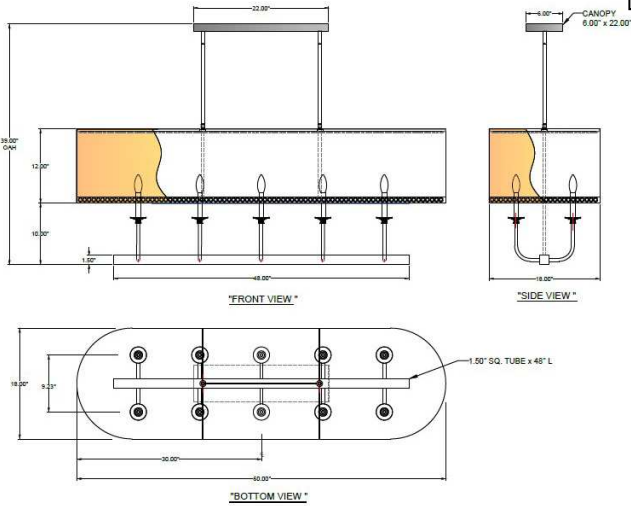

1233 W St. Georges Ave., Linden, NJ 07036 \* 908-925-7500\* 908-925-9240

**SPECIFICATIONS**

<b>PD-6533X-115-05-891AB</b>	<b>Pendant</b>
Model Number	Type
<b>Galleria</b>	<b>Project</b>
Name	QTY

**Describe Special Modifications**

**Warranty:** 1-Year Limited Warranty,  
Complete warranty terms located at: [www.litetopslampshades.com](http://www.litetopslampshades.com)

CATALOG NUMBER Example: PD-6533X-115-0-891AB						
Hardware Style Code	Fabric/Material/Color Options	Series Code	Finish Options	Lamping	Voltage	Other Size Options
PD-6533X	115-01 White Linen 115-05 Off White Linen 115-62 Black Linen 115-73 Gray Butcher Linen 143-26 Geneva Linen Ash 145-01 White Aberdeen 145-09 Cream Aberdeen 174-21 Tan Silk Shantung 174-25 Chocolate Silk Shantung 151-97 Silver Organza 136-46 Crossant Silksheen 142-01 Global White 141-04 Calfskin 174-05 OffWhite Silk Shantung <b>More options at <a href="http://www.litetops.com">www.litetops.com</a></b>	891	AB - Antique Brass APW- Aged Pewter DW- Distressed White GWH - Gloss White MBK - Matte Black OB- Oxidized Bronze ORB - Oil Rubbed Bronze PHB - Polished Honey Brass PW- Pewter RST - Rust SN - Satin Nickel WH - Flat White 007 - 007 Silver <b>More options at <a href="http://www.stiffel.com">www.stiffel.com</a></b>	<b>E12X10 - 10</b> Candelabra Based <b>GU24X10- 10</b> GU24 CFL	120V 120V	