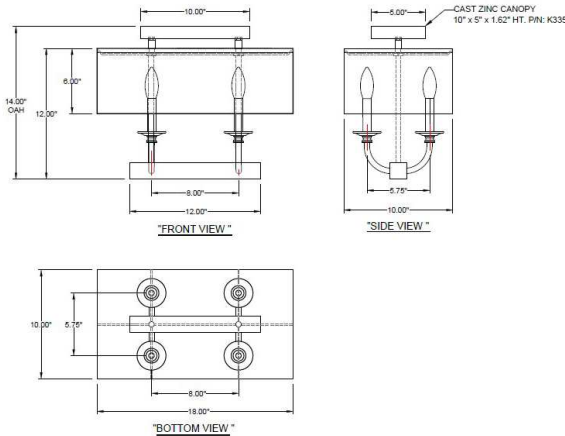

1233 W St. Georges Ave., Linden, NJ 07036 * 908-925-7500* 908-925-9240

SPECIFICATIONS

FM-K335-115-05-895AB	Flushmount
Model Number	Type
Galleria	
Name	Project
	QTY

Describe Special Modifications

Warranty: 1-Year Limited Warranty,
Complete warranty terms located at: www.litetopslampshades.com

CATALOG NUMBER Example: FM-K335-115-05-895AB						
Hardware Style Code	Fabric/Material/Color Options	Series Code	Finish Options	Lamping	Voltage	Other Size Options
FM-K335	115-01 White Linen 115-05 Off White Linen 115-62 Black Linen 115-73 Gray Butcher Linen 143-26 Geneva Linen Ash 145-01 White Aberdeen 145-09 Cream Aberdeen 174-21 Tan Silk Shantung 174-25 Chocolate Silk Shantung 151-97 Silver Organza 136-46 Crossant Silksheen 142-01 Global White 141-04 Calfskin 174-05 OffWhite Silk Shantung More options at www.litetops.com	895	AB - Antique Brass APW- Aged Pewter DW- Distressed White GWH - Gloss White MBK - Matte Black OB - Oxidized Bronze ORB - Oil Rubbed Bronze PHB - Polished Honey Brass PW- Pewter RST - Rust SN - Satin Nickel WH - Flat White 007 - 007 Silver More options at www.stiffel.com	E12X4 -4 Candelabra Based GU24X4- 4 GU24 CFL	120V 120V	