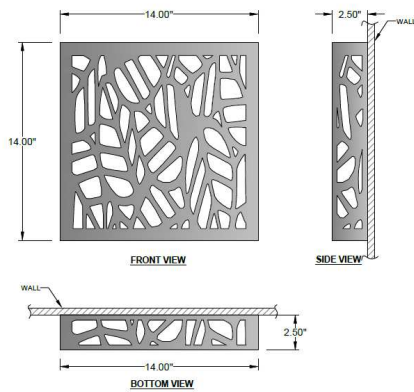

1233 W St. Georges Ave., Linden, NJ 07036 * 908-925-7500* 908-925-9240

SPECIFICATIONS

FM-STCUS-LCM-925H-MBK	Flushmount
Model Number	Type
Hawthorne Laser Cut ADA Flushmount	
Name	Project
	QTY

Describe Special Modifications

Warranty: 1-Year Limited Warranty,
Complete warranty terms located at: www.litetopslampshades.com

CATALOG NUMBER Example: FM-STCUS-LCM-925H-MBK-LEDMOD3000K-120V						
Hardware Style Code	Fabric/Material/Color Options	Series Code	Finish Options	Lamping	Voltage	Other Size Options
FM-STCUS	LCM Laser Cut Metal	925H	MBK - Matte Black OB- Oxidized Bronze OCB - Oculux Bronze SVPC -Silver Powder Coat More options at litetops.com	E12X2 – 2 Candelabra LEDMOD3000K- LED Module, 3000K, 2970 LM LEDMOD3500K- LED Module, 3500K, 3080 LM LEDMOD4000K- LED Module, 4000K, 3112 LM Damp Location	120V 120V 120/277V UNV V	