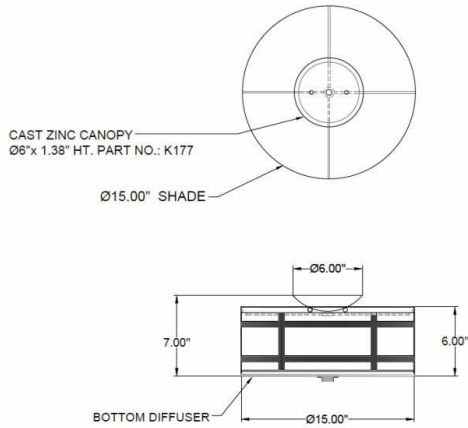

1233 W St. Georges Ave., Linden, NJ 07036 * 908-925-7500* 908-925-9240

SPECIFICATIONS

FM-K177-115-96-505OB	Flushmount
Model Number	Type
Linear	
Name	Project
	QTY

Describe Special Modifications

Warranty: 1-Year Limited Warranty,
Complete warranty terms located at: www.litetopslampshades.com

CATALOG NUMBER Example: FM-K177-115-96-505OB-LEDMOD2700K-120V						
Hardware Style Code	Fabric/Material/Color Options	Series Code	Finish Options	Lamping	Voltage	Other Size Options
FM-K177	115-01 White Linen 115-05 Off White Linen 115-62 Black Linen 115-73 Gray Butcher Linen 115-96 Red Linen 124-70 Teal Pongee Silk 136-50 Platinum Silkscreen 142-01 Global White 143-26 Geneva Linen Ash 145-01 White Aberdeen 145-09 Cream Aberdeen 174-21 Tan Silk Shantung 174-25 Chocolate Silk Shantung More options at www.litetopslampshades.com	505	APW - Aged Pewter GWH - Gloss White MBK - Matte Black OB - Oil Rubbed Bronze SN - Satin Nickel	E26X2 - 2 Medium Based GU24X2 - 2 GU24 CFL LEDMOD2700K - LED Module, 2700K, 2600 LM Per Board LEDMOD3000K - LED Module, 3000K, 2680 LM Per Board LEDMOD3500K - LED Module, 3500K, 2720 LM Per Board LEDMOD4000K - LED Module, 4000K, 2820 LM Per Board (Accepts 1 Board)	120V 120V 277V 277V	