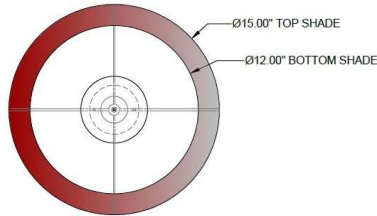

1233 W St. Georges Ave., Linden, NJ 07036 * 908-925-7500* 908-925-9240

SPECIFICATIONS

FM-C134-170-72-235OB Model Number	Flushmount Type
English Barrels Name	Project
	QTY

Describe Special Modifications

Warranty: 1-Year Limited Warranty,
Complete warranty terms located at: www.litetopslampshades.com