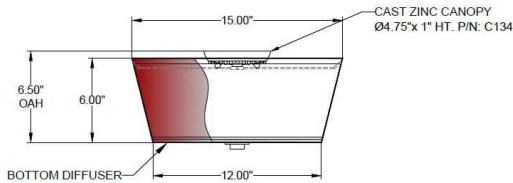

1233 W St. Georges Ave., Linden, NJ 07036 * 908-925-7500* 908-925-9240

SPECIFICATIONS

FM-C134-170-72-235OB Model Number	Flushmount Type
English Barrels Name	Project
	QTY

Describe Special Modifications

Warranty: 1-Year Limited Warranty,
Complete warranty terms located at: www.litetopslampshades.com

CATALOG NUMBER Example:FM-C134-170-72-235OB-LEDMOD2700K-120V						
Hardware Style Code	Fabric/Material/Color Options	Series Code	Finish Options	Lamping	Voltage	Other Size Options
FM-C134	115-01 White Linen 115-05 Off White Linen 115-62 Black Linen 115-73 Gray Butcher Linen 115-96 Red Linen 124-70 Teal Pongee Silk 136-50 Platinum Silkscreen 142-01 Global White 143-26 Geneva Linen Ash 145-01 White Aberdeen 145-09 Cream Aberdeen 174-21 Tan Silk Shantung 174-25 Chocolate Silk Shantung More options at www.litetopslampshades.com	235	APW - Aged Pewter GWH - Gloss White MBK - Matte Black OB - Oil Rubbed Bronze SN - Satin Nickel	E26X2 - 2 Medium Based GU24X2 - 2 GU24 CFL LEDMOD2700K - LED Module, 2700K, 2600 LM Per Board LEDMOD3000K - LED Module, 3000K, 2680 LM Per Board LEDMOD3500K - LED Module, 3500K, 2720 LM Per Board LEDMOD4000K - LED Module, 4000K, 2820 LM Per Board (Accepts 1 Board)	120V 120V 277V 277V	