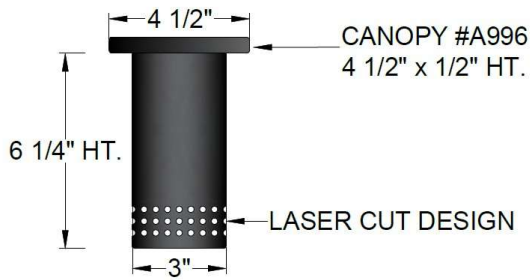

1233 W St. Georges Ave., Linden, NJ 07036 * 908-925-7500* 908-925-9240

SPECIFICATIONS

FM-A996-3LCTUB-MBK	Flushmount
Model Number	Type
Name	Project
	QTY

Describe Special Modifications

Warranty: 1-Year Limited Warranty,
Complete warranty terms located at: www.litetops.com

FRONT VIEW

BOTTOM VIEW

CATALOG NUMBER
Example: FM-A9965-3LCTUB-MBK - E12X1

Hardware Style Code	Fabric/Material/Color Options	Series Code	Finish Options	Lamping	Voltage	Other Size Options
FM-A996		3LCTUB	APW - Aged Pewter DB - Dark Bronze GWH - Gloss White MBK - Matte Black OB - Oil Rubbed Bronze OCB - Oculux Bronze SN - Satin Nickel SVPC - Silver Powder Coat	E12X1 -1 Candelabra Based GU24X1 -1 GU24 CFL	120V 120V 277V 277V	
More options at www.litetops.com						