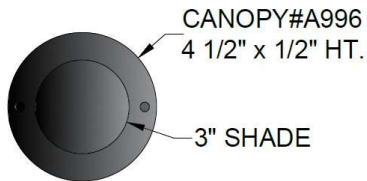

1233 W St. Georges Ave., Linden, NJ 07036 * 908-925-7500* 908-925-9240

SPECIFICATIONS

FM-A996-3LCTUB-MBK	Flushmount
Model Number	Type
Name	Project
	QTY

Describe Special Modifications

Warranty: 1-Year Limited Warranty,
Complete warranty terms located at: www.litetops.com

FRONT VIEW

BOTTOM VIEW

CATALOG NUMBER
Example: FM-A9965-3LCTUB-MBK - E12X1

Hardware Style Code	Fabric/Material/Color Options	Series Code	Finish Options	Lamping	Voltage	Other Size Options
FM-A996		3LCTUB	APW - Aged Pewter DB - Dark Bronze GWH - Gloss White MBK - Matte Black OB - Oil Rubbed Bronze OCB - Oculux Bronze SN - Satin Nickel SVPC - Silver Powder Coat	E12X1 -1 Candelabra Based GU24X1 -1 GU24 CFL	120V 120V 277V 277V	
More options at www.litetops.com						