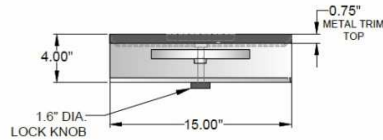

1233 W St. Georges Ave., Linden, NJ 07036 * 908-925-7500* 908-925-9240

SPECIFICATIONS

FM-A996-145-01-785SN	Flushmount
Model Number	Type
Low Profile	
Name	Project
	QTY

Describe Special Modifications

Warranty: 1-Year Limited Warranty,
Complete warranty terms located at: www.litetopslampshades.com

CATALOG NUMBER						
Example: FM-A996-145-01-785SN-LEDMOD2700K-120V						
Hardware Style Code	Fabric/Material/Color Options	Series Code	Finish Options	Lamping	Voltage	Other Size Options
FM-A996	115-01 White Linen 115-05 Off White Linen 115-62 Black Linen 115-73 Gray Butcher Linen 115-96 Red Linen 124-70 Teal Pongee Silk 136-50 Platinum Silkscreen 142-01 Global White 143-26 Geneva Linen Ash 145-01 White Aberdeen 145-09 Cream Aberdeen 174-21 Tan Silk Shantung 174-25 Chocolate Silk Shantung More options at www.litetopslampshades.com	785	APW - Aged Pewter GWH - Gloss White MBK - Matte Black OB - Oil Rubbed Bronze SN - Satin Nickel	LEDMOD2700K - LED Module, 2700K, 2600 LM Per Board LEDMOD3000K - LED Module, 3000K, 2680 LM Per Board LEDMOD3500K - LED Module, 3500K, 2720 LM Per Board LEDMOD4000K - LED Module, 4000K, 2820 LM Per Board (Accepts 1 Board)	120V 120V 277V 277V	