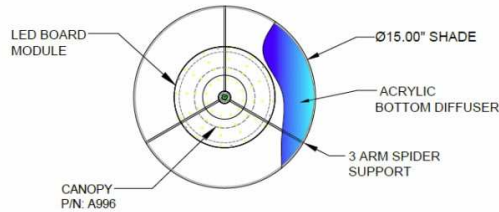

1233 W St. Georges Ave., Linden, NJ 07036 * 908-925-7500* 908-925-9240

SPECIFICATIONS

FM-A996-145-01-785SN	Flushmount
Model Number	Type
Low Profile	
Name	Project
	QTY

Describe Special Modifications

Warranty: 1-Year Limited Warranty,
Complete warranty terms located at: www.litetopslampshades.com

CATALOG NUMBER						
Example: FM-A996-145-01-785SN-LEDMOD2700K-120V						
Hardware Style Code	Fabric/Material/Color Options	Series Code	Finish Options	Lamping	Voltage	Other Size Options
FM-A996	115-01 White Linen 115-05 Off White Linen 115-62 Black Linen 115-73 Gray Butcher Linen 115-96 Red Linen 124-70 Teal Pongee Silk 136-50 Platinum Silkscreen 142-01 Global White 143-26 Geneva Linen Ash 145-01 White Aberdeen 145-09 Cream Aberdeen 174-21 Tan Silk Shantung 174-25 Chocolate Silk Shantung More options at www.litetopslampshades.com	785	APW - Aged Pewter GWH - Gloss White MBK - Matte Black OB - Oil Rubbed Bronze SN - Satin Nickel	LEDMOD2700K - LED Module, 2700K, 2600 LM Per Board LEDMOD3000K - LED Module, 3000K, 2680 LM Per Board LEDMOD3500K - LED Module, 3500K, 2720 LM Per Board LEDMOD4000K - LED Module, 4000K, 2820 LM Per Board (Accepts 1 Board)	120V 120V 277V 277V	