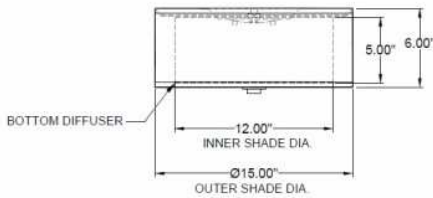

1233 W St. Georges Ave., Linden, NJ 07036 * 908-925-7500* 908-925-9240

SPECIFICATIONS

| | |
|-----------------------------|-------------------|
| FM-A120-151-97-145SN | Flushmount |
| Model Number | Type |
| Silhouettes | |
| Name | Project |
| | QTY |

Describe Special Modifications

Warranty: 1-Year Limited Warranty.
Complete warranty terms located at: www.litetopslampshades.com

| CATALOG NUMBER Example:FM-A120-151-97-145SN-LEDMOD2700K-120V | | | | | | |
|---|--|-------------|---|--|------------------------|--------------------|
| Hardware Style Code | Fabric/Material/Color Options | Series Code | Finish Options | Lamping | Voltage | Other Size Options |
| FM-A120 | Outer Shade 151-69 Cocoa Organza 151-62 Black Organza 151-56 Gold Organza 151-97 Silver Organza Inner Shade 115-01 White Linen | 145 | APW - Aged Pewter GWH - Gloss White MBK - Matte Black OB - Oil Rubbed Bronze SN - Satin Nickel | E26X2 - 2 Medium Based GU24X2 - 2 GU24 CFL LEDMOD2700K - LED Module, 2700K, 2600 LM Per Board LEDMOD3000K - LED Module, 3000K, 2680 LM Per Board LEDMOD3500K - LED Module, 3500K, 2720 LM Per Board LEDMOD4000K - LED Module, 4000K, 2820 LM Per Board (Accepts 1 Board) | 120V 120V 277V 277V | |