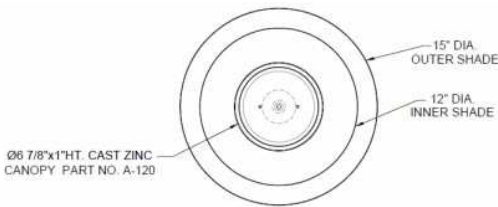

1233 W St. Georges Ave., Linden, NJ 07036 * 908-925-7500* 908-925-9240

SPECIFICATIONS

| | |
|-----------------------------|-------------------|
| FM-A120-151-97-145SN | Flushmount |
| Model Number | Type |
| Silhouettes | |
| Name | Project |
| | QTY |

Describe Special Modifications

Warranty: 1-Year Limited Warranty.
Complete warranty terms located at: www.litetopslampshades.com

| CATALOG NUMBER Example:FM-A120-151-97-145SN-LEDMOD2700K-120V | | | | | | |
|---|--|-------------|---|--|------------------------|--------------------|
| Hardware Style Code | Fabric/Material/Color Options | Series Code | Finish Options | Lamping | Voltage | Other Size Options |
| FM-A120 | Outer Shade 151-69 Cocoa Organza 151-62 Black Organza 151-56 Gold Organza 151-97 Silver Organza Inner Shade 115-01 White Linen | 145 | APW - Aged Pewter GWH - Gloss White MBK - Matte Black OB - Oil Rubbed Bronze SN - Satin Nickel | E26X2 - 2 Medium Based GU24X2 - 2 GU24 CFL LEDMOD2700K - LED Module, 2700K, 2600 LM Per Board LEDMOD3000K - LED Module, 3000K, 2680 LM Per Board LEDMOD3500K - LED Module, 3500K, 2720 LM Per Board LEDMOD4000K - LED Module, 4000K, 2820 LM Per Board (Accepts 1 Board) | 120V 120V 277V 277V | |