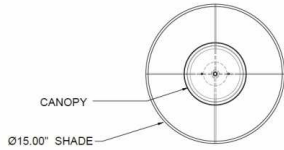

1233 W St. Georges Ave., Linden, NJ 07036 * 908-925-7500* 908-925-9240

SPECIFICATIONS

FM-A120-107-43-355SN	Flushmount
Model Number	Type
Wood Veneers	
Name	Project
	QTY

Describe Special Modifications

Warranty: 1-Year Limited Warranty.
 Complete warranty terms located at: www.litetopslampshades.com

CATALOG NUMBER						
Example: FM-A120-107-43-355SN -LEDMOD2700K-120V						
Hardware Style Code	Fabric/Material/Color Options	Series Code	Finish Options	Lamping	Voltage	Other Size Options
FM-A120	107-03 Rosewood 107-44 Oakwood 107-42 Maple 107-41 Zebra wood	355	APW - Aged Pewter GWH- Gloss White MBK - Matte Black OB- Oil Rubbed Bronze SN - Satin Nickel	E26X2 - 2 Medium Based GU24X2 - 2 GU24 CFL LEDMOD2700K - LED Module, 2700K, 2600 LM Per Board LEDMOD3000K - LED Module, 3000K, 2680 LM Per Board LEDMOD3500K - LED Module, 3500K, 2720 LM Per Board LEDMOD4000K - LED Module, 4000K, 2820 LM Per Board (Accepts 1 Board)	120V 120V 277V 277V	