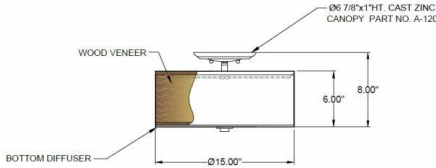

1233 W St. Georges Ave., Linden, NJ 07036 * 908-925-7500* 908-925-9240

SPECIFICATIONS

FM-A120-107-43-355SN	Flushmount
Model Number	Type
Wood Veneers	
Name	Project
	QTY

Describe Special Modifications

Warranty: 1-Year Limited Warranty.
 Complete warranty terms located at: www.litetopslampshades.com

CATALOG NUMBER						
Example: FM-A120-107-43-355SN -LEDMOD2700K-120V						
Hardware Style Code	Fabric/Material/Color Options	Series Code	Finish Options	Lamping	Voltage	Other Size Options
FM-A120	107-03 Rosewood 107-44 Oakwood 107-42 Maple 107-41 Zebra wood	355	APW - Aged Pewter GWH- Gloss White MBK - Matte Black OB- Oil Rubbed Bronze SN - Satin Nickel	E26X2 - 2 Medium Based GU24X2 - 2 GU24 CFL LEDMOD2700K - LED Module, 2700K, 2600 LM Per Board LEDMOD3000K - LED Module, 3000K, 2680 LM Per Board LEDMOD3500K - LED Module, 3500K, 2720 LM Per Board LEDMOD4000K - LED Module, 4000K, 2820 LM Per Board (Accepts 1 Board)	120V 120V 277V 277V	