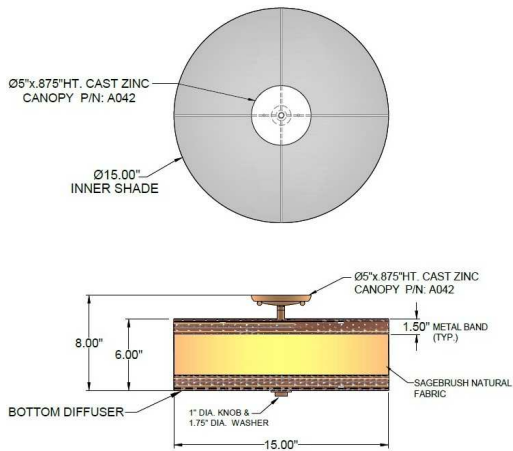

1233 W St. Georges Ave., Linden, NJ 07036 * 908-925-7500* 908-925-9240

SPECIFICATIONS

| | |
|-----------------------------|-------------------|
| FM-A042-168-04-275OB | Flushmount |
| Model Number | Type |
| Banded | |
| Name | Project |
| | QTY |

Describe Special Modifications

Warranty: 1-Year Limited Warranty,
Complete warranty terms located at: www.litetopslampshades.com

| CATALOG NUMBER Example:FM-A042-168-04-275OB-LEDMOD2700K-120V | | | | | | |
|---|--|-------------|---|--|--------------------------------------|--------------------|
| Hardware Style Code | Fabric/Material/Color Options | Series Code | Finish Options | Lamping | Voltage | Other Size Options |
| FM-A042 | 115-01 White Linen 115-05 Off White Linen 115-62 Black Linen 115-73 Gray Butcher Linen 115-96 Red Linen 124-70 Teal Pongee Silk 136-50 Platinum Silkscreen 142-01 Global White 143-26 Geneva Linen Ash 145-01 White Aberdeen 145-09 Cream Aberdeen 174-21 Tan Silk Shantung 174-25 Chocolate Silk Shantung More options at www.litetopslampshades.com | 275 | APW - Aged Pewter GWH - Gloss White MBK - Matte Black OB - Oil Rubbed Bronze SN - Satin Nickel | E26X2 - 2 Medium Based GU24X2 - 2 GU24 CFL LEDMOD2700K - LED Module, 2700K, 2600 LM Per Board LEDMOD3000K - LED Module, 3000K, 2680 LM Per Board LEDMOD3500K - LED Module, 3500K, 2720 LM Per Board LEDMOD4000K - LED Module, 4000K, 2820 LM Per Board (Accepts 1 Board) | 120V 120V 277V 277V | |