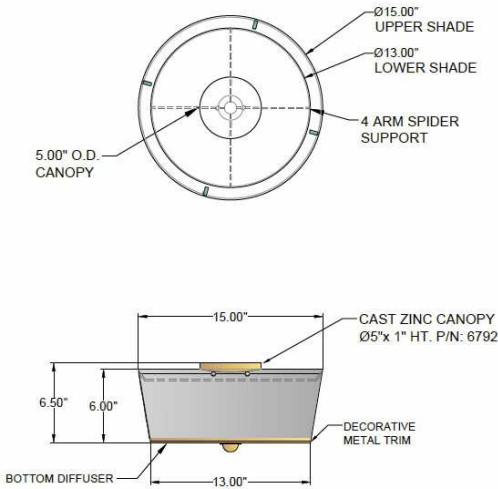

1233 W St. Georges Ave., Linden, NJ 07036 * 908-925-7500* 908-925-9240

SPECIFICATIONS

FM-6792-145-09-775FG	Flushmount
Model Number	Type
Orleans	
Name	Project
	QTY

Describe Special Modifications

Warranty: 1-Year Limited Warranty.
Complete warranty terms located at: www.litetopslampshades.com

CATALOG NUMBER
Example: FM-6792-145-09-775FG-LEDMOD2700K-120V

Hardware Style Code	Fabric/Material/Color Options	Series Code	Finish Options	Lamping	Voltage	Other Size Options
FM-6792	115-01 White Linen 115-05 Off White Linen 115-62 Black Linen 115-73 Gray Butcher Linen 115-96 Red Linen 124-70 Teal Pongee Silk 136-50 Platinum Silkscreen 142-01 Global White 143-26 Geneva Linen Ash 145-01 White Aberdeen 145-09 Cream Aberdeen 174-21 Tan Silk Shantung 174-25 Chocolate Silk Shantung More options at www.litetopslampshades.com	775	APW - Aged Pewter GWH - Gloss White MBK - Matte Black OB - Oil Rubbed Bronze SN - Satin Nickel FG - French Gold	E26X2 - 2 Medium Based GU24X2 - 2 GU24 CFL LEDMOD2700K - LED Module, 2700K, 2600 LM Per Board LEDMOD3000K - LED Module, 3000K, 2680 LM Per Board LEDMOD3500K - LED Module, 3500K, 2720 LM Per Board LEDMOD4000K - LED Module, 4000K, 2820 LM Per Board (Accepts 1 Board)	120V 120V 277V 277V	