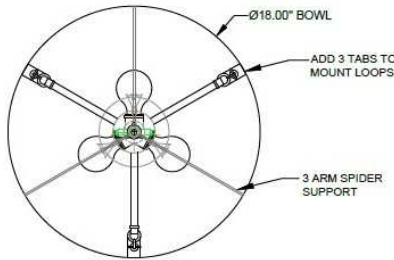

1233 W St. Georges Ave., Linden, NJ 07036 * 908-925-7500* 908-925-9240

SPECIFICATIONS

FM-6792-115-01-445SN	Flushmount
Model Number	Type
Bowl	
Name	Project
	QTY

Describe Special Modifications

Warranty: 1-Year Limited Warranty,
Complete warranty terms located at: www.litetopslampshades.com