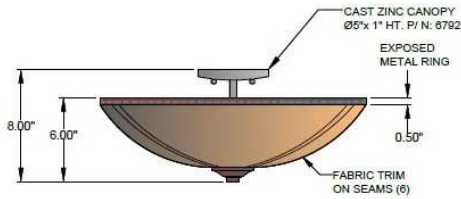

CATALOG NUMBER
Example: FM-6792-115-01-445SN-LEDMOD2700K-120V

Hardware Style Code	Fabric/Material/Color Options	Series Code	Finish Options	Lamping	Voltage	Other Size Options
FM-6792	115-01 White Linen 115-05 Off White Linen 115-62 Black Linen 115-73 Gray Butcher Linen 115-96 Red Linen 124-70 Teal Pongee Silk 136-50 Platinum Silkscreen 142-01 Global White 143-26 Geneva Linen Ash 145-01 White Aberdeen 145-09 Cream Aberdeen 174-21 Tan Silk Shantung 174-25 Chocolate Silk Shantung More options at www.litetopslampshades.com	445	APW - Aged Pewter GWH - Gloss White MBK - Matte Black OB - Oil Rubbed Bronze SN - Satin Nickel	E26X2 - 2 Medium Based GU24X2 - 2 GU24 CFL LEDMOD2700K - LED Module, 2700K, 2600 LM Per Board LEDMOD3000K - LED Module, 3000K, 2680 LM Per Board LEDMOD3500K - LED Module, 3500K, 2720 LM Per Board LEDMOD4000K - LED Module, 4000K, 2820 LM Per Board (Accepts 1 Board)	120V 120V 277V 277V	