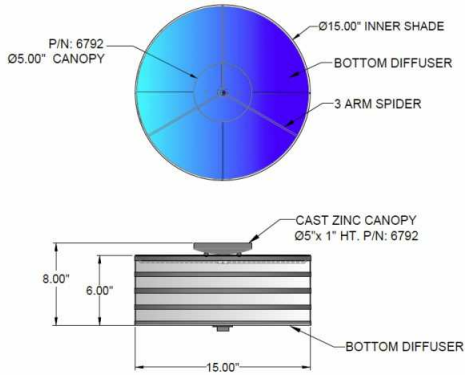

1233 W St. Georges Ave., Linden, NJ 07036 * 908-925-7500* 908-925-9240

SPECIFICATIONS

FM-6792-115-01-3TR-255SN	Flushmount
Model Number	Type
Striped Drums	
Name	Project
	QTY

Describe Special Modifications

Warranty: 1-Year Limited Warranty.
Complete warranty terms located at: www.litetopslampshades.com

CATALOG NUMBER Example: FM-6792-115-01-3TR-255SN-LEDMOD2700K-120V						
Hardware Style Code	Fabric/Material/Color Options	Series Code	Finish Options	Lamping	Voltage	Other Size Options
FM-6792	115-01 White Linen 115-05 Off White Linen 115-62 Black Linen 115-73 Gray Butcher Linen 115-96 Red Linen 124-70 Teal Pongee Silk 136-50 Platinum Silkscreen 142-01 Global White 143-26 Geneva Linen Ash 145-01 White Aberdeen 145-09 Cream Aberdeen 174-21 Tan Silk Shantung 174-25 Chocolate Silk Shantung More options at www.litetopslampshades.com	255	APW - Aged Pewter GW - Gloss White MBK - Matte Black OB - Oil Rubbed Bronze SN - Satin Nickel	E26X2 - 2 Medium Based GU24X2 - 2 GU24 CFL LEDMOD2700K - LED Module, 2700K, 2600 LM Per Board LEDMOD3000K - LED Module, 3000K, 2680 LM Per Board LEDMOD3500K - LED Module, 3500K, 2720 LM Per Board LEDMOD4000K - LED Module, 4000K, 2820 LM Per Board (Accepts 1 Board)	120V 120V 277V 277V	