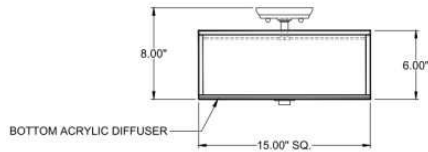

1233 W St. Georges Ave., Linden, NJ 07036 * 908-925-7500* 908-925-9240

SPECIFICATIONS

FM-6791-11E-01-115SN Model Number	Flush Mount Type
Squares Name	Project
	QTY

Describe Special Modifications

Warranty: 1-Year Limited Warranty.
Complete warranty terms located at: www.litetopslampshades.com

CATALOG NUMBER						
Example: FM-6791-11E-01-115SN-LEDMOD2700K-120V						
Hardware Style Code	Fabric/Material/Color Options	Series Code	Finish Options	Lamping	Voltage	Other Size Options
FM-6791	115-01 White Linen 115-05 Off White Linen 115-62 Black Linen 115-73 Gray Butcher Linen 115-96 Red Linen 124-70 Teal Pongee Silk 136-50 Platinum Silkscreen 142-01 Global White 143-26 Geneva Linen Ash 145-01 White Aberdeen 145-09 Cream Aberdeen 174-21 Tan Silk Shantung 174-25 Chocolate Silk Shantung 11E-01 - White Burlap More options at www.litetopslampshades.com	115	APW - Aged Pewter GWH - Gloss White MBK - Matte Black OB - Oil Rubbed Bronze SN - Satin Nickel	E26X2 - 2 Medium Based GU24X2 - 2 GU24 CFL LEDMOD2700K - LED Module, 2700K, 2600 LM Per Board LEDMOD3000K - LED Module, 3000K, 2680LM Per Board LEDMOD3500K - LED Module, 3500K, 2720 LM Per Board LEDMOD4000K - LED Module, 4000K, 2820 LM Per Board (Accepts 1 Board)	120V 120V 277V 277V	