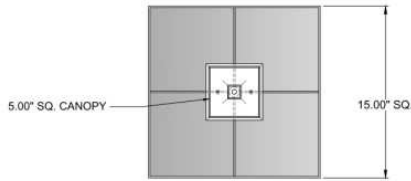

1233 W St. Georges Ave., Linden, NJ 07036 * 908-925-7500* 908-925-9240

SPECIFICATIONS

FM-6791-11E-01-115SN Model Number	Flush Mount Type
Squares Name	Project
	QTY

Describe Special Modifications

Warranty: 1-Year Limited Warranty.
Complete warranty terms located at: www.litetopslampshades.com

CATALOG NUMBER						
Example: FM-6791-11E-01-115SN-LEDMOD2700K-120V						
Hardware Style Code	Fabric/Material/Color Options	Series Code	Finish Options	Lamping	Voltage	Other Size Options
FM-6791	115-01 White Linen 115-05 Off White Linen 115-62 Black Linen 115-73 Gray Butcher Linen 115-96 Red Linen 124-70 Teal Pongee Silk 136-50 Platinum Silkscreen 142-01 Global White 143-26 Geneva Linen Ash 145-01 White Aberdeen 145-09 Cream Aberdeen 174-21 Tan Silk Shantung 174-25 Chocolate Silk Shantung 11E-01 - White Burlap More options at www.litetopslampshades.com	115	APW - Aged Pewter GWH - Gloss White MBK - Matte Black OB - Oil Rubbed Bronze SN - Satin Nickel	E26X2 - 2 Medium Based GU24X2 - 2 GU24 CFL LEDMOD2700K - LED Module, 2700K, 2600 LM Per Board LEDMOD3000K - LED Module, 3000K, 2680LM Per Board LEDMOD3500K - LED Module, 3500K, 2720 LM Per Board LEDMOD4000K - LED Module, 4000K, 2820 LM Per Board (Accepts 1 Board)	120V 120V 277V 277V	